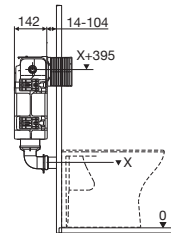

Back to Wall
9508062