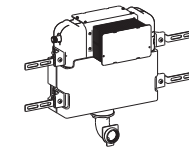

Back to Wall
9508062