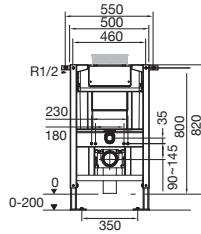

Wall Hung
9508061