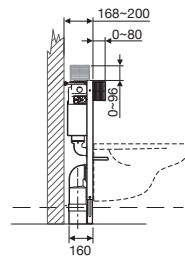

Wall Hung
9508061