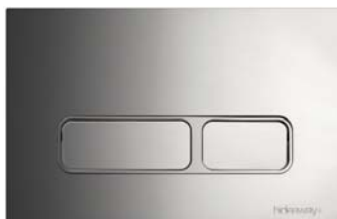

Undercounter and inwall
front cistern access

1. Sensor Button
Black Glass, Blue Lights
Infrared Hand User Detection
9509614

2 Metal Button
Chrome
1804856

3 Metal Button
Brushed Nickel
1804858

4 Metal Button
Brushed Gold
1804859

5 Metal Button
Matte Black
1804857

1
Black glass sensor button
Invisible fixing points
238 x 154 mm

2—5
Metal Button
Invisible fixing points
240 x 156 mm

**6 Thin Button
Chrome**
9508204

**7 Thin Button
Brushed**
9508207