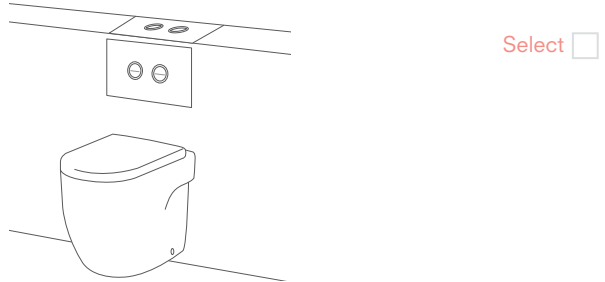

Undercounter access