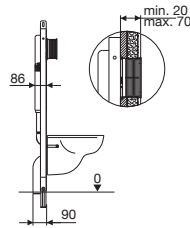

Cistern Techs

Inwall Cisterns

Suits Front & Rear Access

Cistern Features:

Anti-condensation foam for moisture prevention behind the wall

Powder coated enamelled galvanised steel frame for more support and durability (wall hung only)

10 year warranty

WELS 4 star, 4.5/3 L/per flush with the ability to adjust to 6/3 L/per flush

Easy to install and service for installation flexibility

Wall Hung
9503670