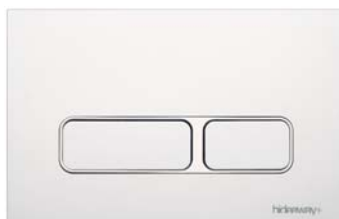

**9 Rectangle Button
White**
9503682