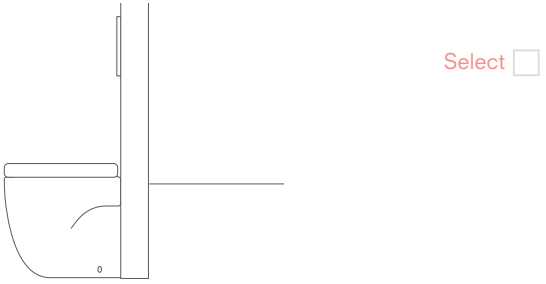

Inwall Rear access

Bathroom Happiness

Visit any one of our showrooms around New Zealand for all the latest products, concepts and inspiration to make your bathroom whatever you want it to be.

Call **1800 032 566** or visit **www.reece.co.nz** for your nearest bathroom showroom.