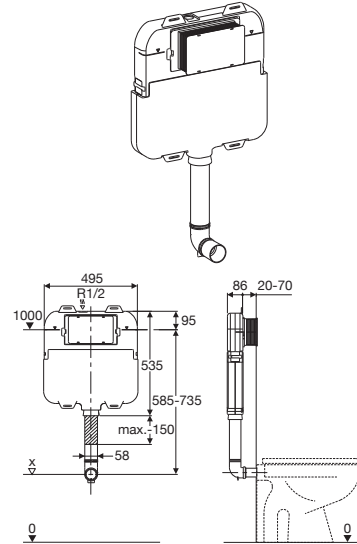

Back to Wall
9503671

Undercounter Cisterns

Suits Front and Top Access

Cistern Features:

Anti-condensation foam for moisture prevention behind the wall

Powder coated enamelled galvanised steel frame for more support and durability (wall hung only)

10 year warranty

WELS 4 star, 4.5/3 L/per flush with the ability to adjust to 6/3 L/per flush

Easy to install and service for installation flexibility

Wall Hung
9508061