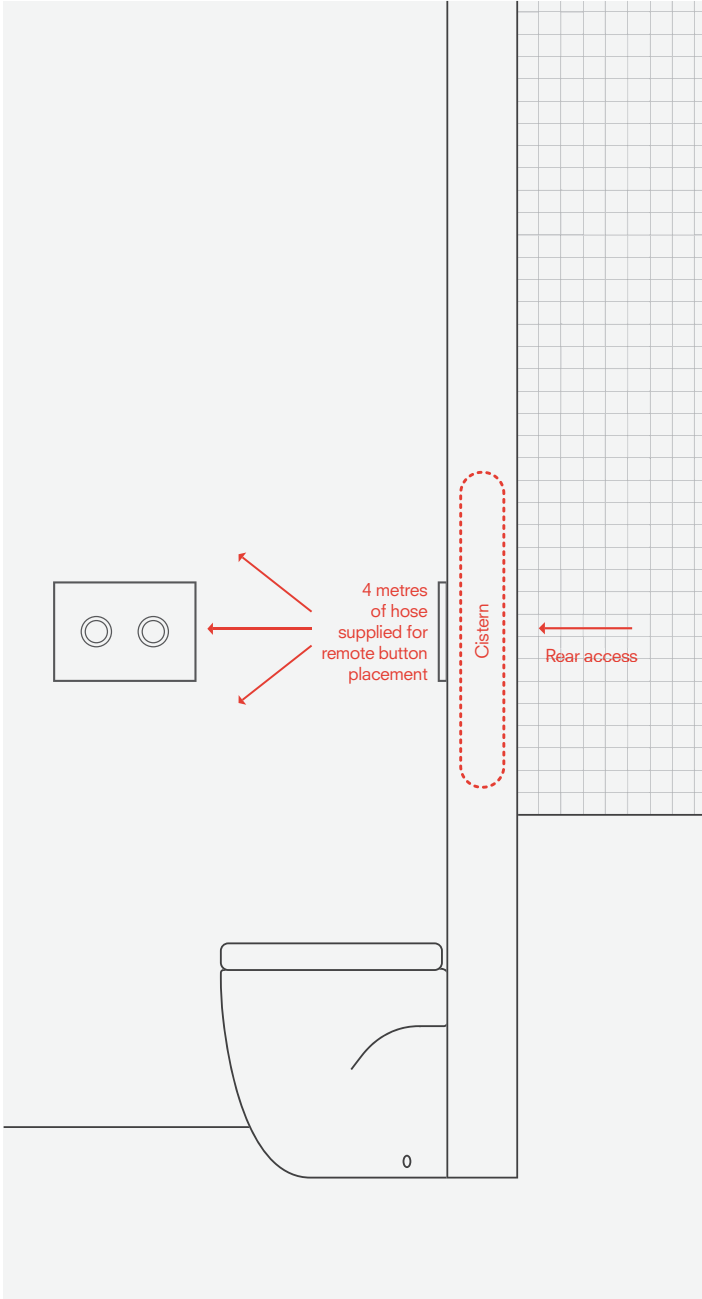

16

Rear Cistern Access
ABS chrome plastic buttons
Glass backing plate
Invisible fixing points
175 x 108mm

17

Rear Cistern Access
ABS chrome plastic buttons
46mm

Cistern Access

Choose the right option for your bathroom design.

There are three types of cistern access when installing a Hideaway Plus suite.

Be sure to understand your access alternatives before selecting your buttons.

01

Front Cistern Access

Cistern access is gained directly above the pan behind the button. Button is placed on front of wall.

02
Rear Cistern Access

Cistern access is gained from rear of wall. Cistern must be mounted directly above the pan. 4 metres of hose supplied so buttons can be placed away from the pan providing you with flexible mounting solutions.

03
Under Counter Access

Cistern access is gained directly behind the button. Button can be placed on front or top of half wall, or counter.

Cistern Techs

Inwall Cisterns

Suits Front & Rear Access

Cistern Features: