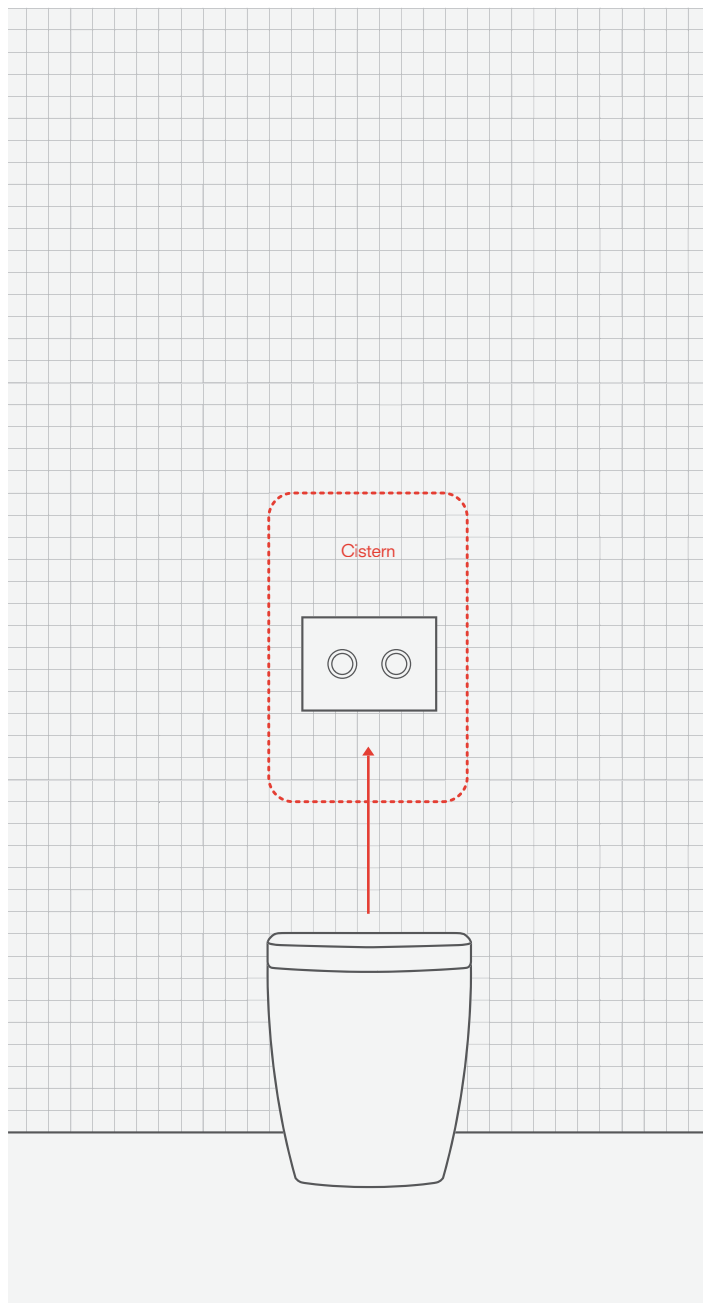

16

Rear Cistern Access
ABS chrome plastic buttons
Glass backing plate
Invisible fixing points
175 x 108mm

17

Rear Cistern Access
ABS chrome plastic buttons
46mm

Cistern Access

Choose the right option for your bathroom design.

There are three types of cistern access when installing a Hideaway Plus suite.

Be sure to understand your access alternatives before selecting your buttons.

01

Front Cistern Access

Cistern access is gained directly above the pan behind the button. Button is placed on front of wall.

02
Rear Cistern Access

Cistern access is gained from rear of wall. Cistern must be mounted directly above the pan. 4 metres of hose supplied so buttons can be placed away from the pan providing you with flexible mounting solutions.