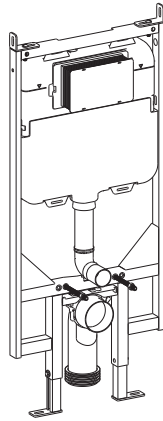

Cistern Techs

Inwall Cisterns

Suits Front & Rear Access

Cistern Features:

Anti-condensation foam for moisture prevention behind the wall

Powder coated enamelled galvanised steel frame for more support and durability (wall hung only)

10 year warranty

WELS 4 star, 4.5/3 L/per flush with the ability to adjust to 6/3 L/per flush

Easy to install and service for installation flexibility

Wall Hung
9503670