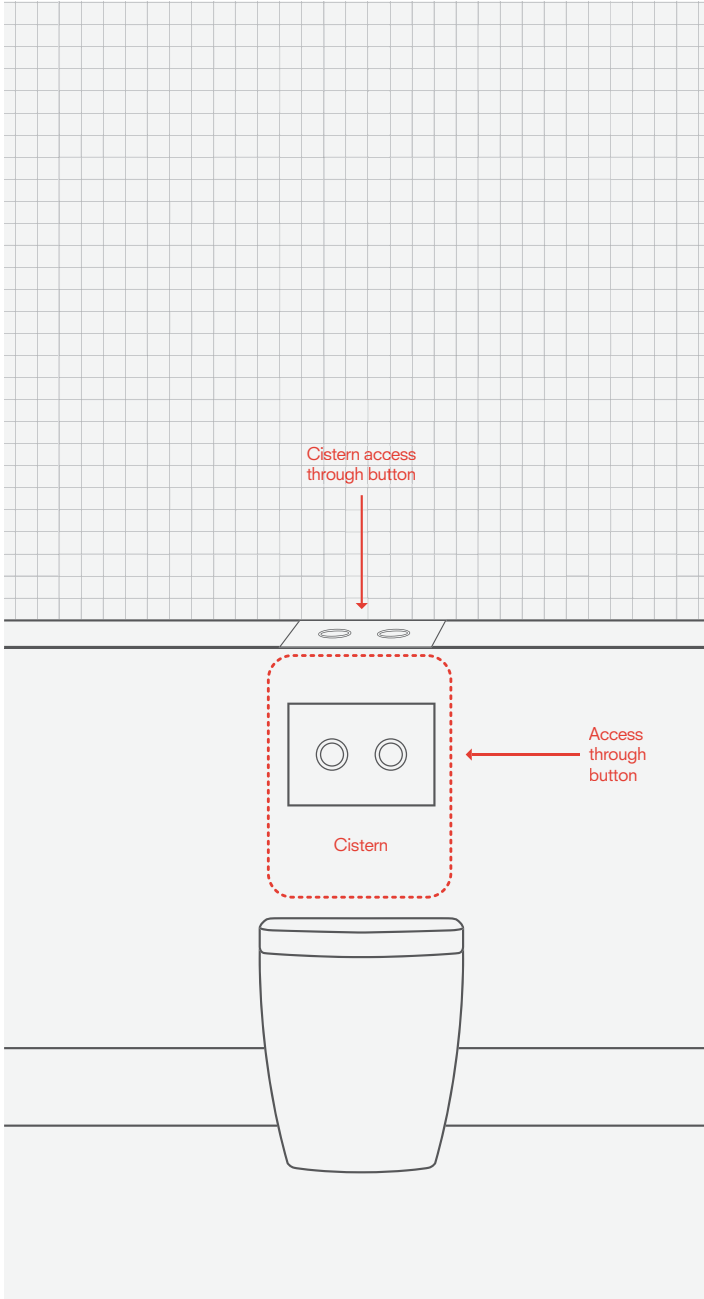

16

Rear Cistern Access
ABS chrome plastic buttons
Glass backing plate
Invisible fixing points
175 x 108mm

17

Rear Cistern Access
ABS chrome plastic buttons
46mm

Cistern Access

Choose the right option for your bathroom design.

There are three types of cistern access when installing a Hideaway Plus suite.

Be sure to understand your access alternatives before selecting your buttons.

01

Front Cistern Access

Cistern access is gained directly above the pan behind the button. Button is placed on front of wall.

02
Rear Cistern Access

Cistern access is gained from rear of wall. Cistern must be mounted directly above the pan. 4 metres of hose supplied so buttons can be placed away from the pan providing you with flexible mounting solutions.

03
Under Counter Access

Cistern access is gained directly behind the button. Button can be placed on front or top of half wall, or counter.

Cistern Techs

Inwall Cisterns

Suits Front & Rear Access

Cistern Features: