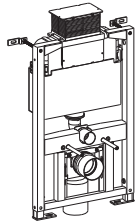

03
Under Counter Access

Cistern access is gained directly behind the button. Button can be placed on front or top of half wall, or counter.

Cistern Techs

Inwall Cisterns

Suits Front & Rear Access

Cistern Features:

Easy to install and service for installation flexibility

Wall Hung
9503670

Back to Wall
9503671

Undercounter Cisterns

Suits Front and Top Access

Cistern Features:

Anti-condensation foam for moisture prevention behind the wall

Powder coated enamelled galvanised steel frame for more support and durability (wall hung only)

10 year warranty

WELS 4 star, 4.5/3 L/per flush with the ability to adjust to 6/3 L/per flush

Easy to install and service for installation flexibility