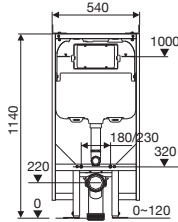

Cistern Techs

Inwall Cisterns

Suits Front & Rear Access

Cistern Features:

Anti-condensation foam for moisture prevention behind the wall

Powder coated enamelled galvanised steel frame for more support and durability (wall hung only)

10 year warranty

WELS 4 star, 4.5/3 L/per flush with the ability to adjust to 6/3 L/per flush

Easy to install and service for installation flexibility

Wall Hung
9503670