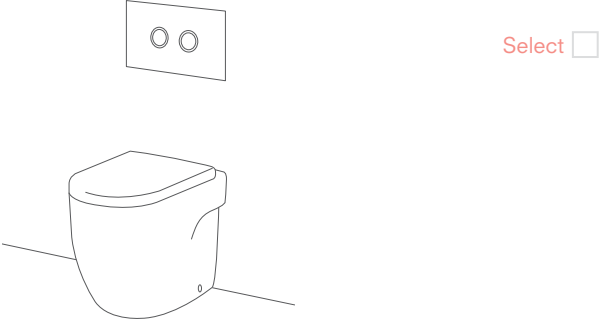

How to create your Hideaway Plus suite

Step 1 Know your access

Step 2 Select your button

Inwall Front access