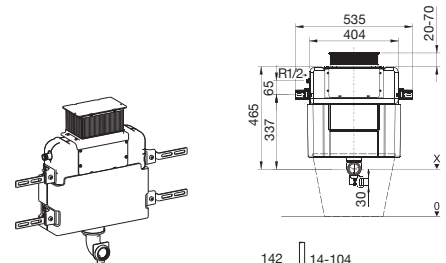

Back to Wall
9508062