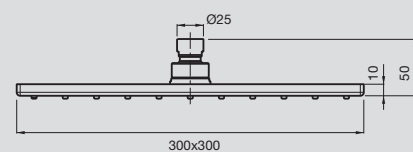

QUATRE

Chrome
WELS: 3 Star,
9 litres/minute

Solid brass construction
Chrome
WELS: 3 Star,
8.5 litres/minute

Chrome
WELS: 3 Star,
9 litres/minute

Chrome
WELS: 3 Star,
8 litres/minute