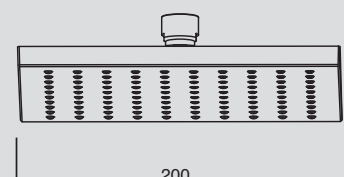

9503925
**Fresh 200 Round
 Overhead**

200mm

Chrome

WELS: 3 Star,
 9 litres/minute

9507156
**Fresh 200
 Square Overhead**

200mm

Chrome

WELS: 3 Star,
 9 litres/minute