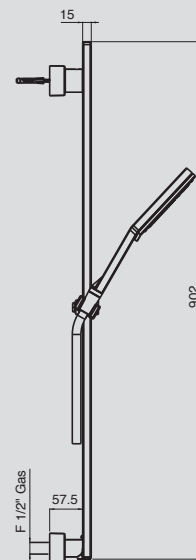

PURE

9507777
**Pure Twin
Waterrail**

Techno 300 brass
shower head

Pure 140mm
hand shower

1071mm rail
Bottom water inlet
Chrome
WELS: 3 Star,
9 litres/minute

9502710
**Pure 140 2F
Rail Shower**

140mm hand
shower
900mm rail
2 spray patterns
Stylish flat rail
Chrome
WELS: 3 Star,
9 litres/minute

9502444
**Pure 140
 Rail Shower**

140mm hand shower
 900mm rail
 Stylish flat rail
 Chrome
 WELS: 3 Star,
 9 litres/minute

9507151
**Pure 140 2F
 Single Watterail**

140mm hand shower
 2 spray patterns
 902mm rail
 Bottom water inlet
 Chrome
 WELS: 3 Star,
 9 litres/minute

9502775
**Pure 105 2F Hand
 Shower with
 Wall Bracket**

105mm hand shower
 2 spray patterns
 Chrome
 WELS: 3 Star,
 9 litres/minute

9502442
**Pure Wall Shower
 and Arm**

140mm shower head
 Swivel head
 Chrome
 WELS: 3 Star,
 9 litres/minute

PEARL

9503040
**Pearl Twin Shower
 Round Overhead 250**

1010mm rail
 Bottom water inlet
 Swivel hose improves manoeuvrability
 Stylish, minimalist dial control diverter featured on rail
 Chrome
 WELS: 3 Star,
 9 litres/minute