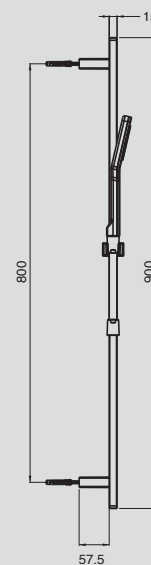

9503031
Pearl Rail Shower

105mm hand shower
 874mm rail
 Free fixation
 - adjustable
 bracket for retrofit
 applications
 Swivel hose improves
 manoeuvrability
 Chrome
 WELS: 3 Star,
 9 litres/minute

9503028
**Pearl 250 Square
 Shower Head**

9503012
**Techno 300 LED
Shower Head**

Chrome
WELS: 3 Star,
9 litres/minute

9501067
**Techno 300 Brass
Shower Head**

Chrome

WELS: 3 Star,
8 litres/minute

Shower arm sold separately

2202658
**300mm Horizontal
Shower Arm**

Chrome

2202660
**450mm Horizontal
Shower Arm**

Chrome

2202659
**300mm Ceiling
Shower Arm**

Chrome

QUATRE

9501319
**Quatre Twin
 Waterrail 250 Brass**

250mm shower head
 Hand shower
 1023mm square rail
 Free fixation – adjustable bracket for retrofit applications
 Swivel hose improves manoeuvrability
 Hand shower and overhead can work simultaneously
 Solid brass overhead
 Chrome
 WELS: 3 Star, 9 litres/minute

9507778
**Quatre Twin
 Waterrail 250
 ABS**

250mm shower head
 Hand shower
 1002mm rail
 Bottom water inlet
 Chrome
 WELS: 3 Star, 9 litres/minute

9507149
**Quatre Rail
 Shower**

900mm rail
 Chrome
 WELS: 3 Star, 9 litres/minute