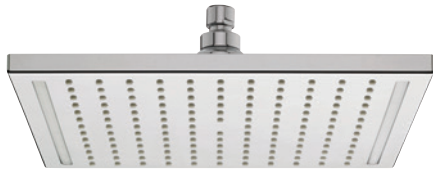

QUATRE

9503013
**Quatre 300 LED
Shower Head**

Chrome
WELS: 3 Star,
9 litres/minute