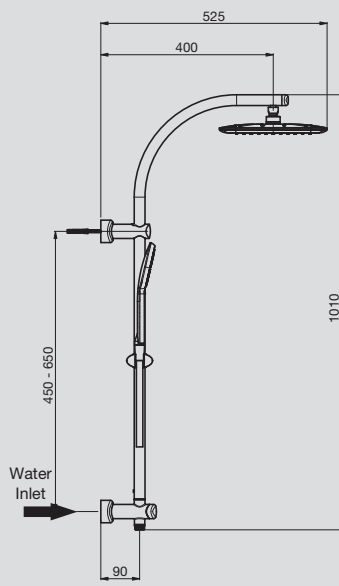

PEARL

9503040
**Pearl Twin Shower
 Round Overhead 250**

1010mm rail
 Bottom water inlet
 Swivel hose improves manoeuvrability
 Stylish, minimalist dial control diverter featured on rail
 Chrome
 WELS: 3 Star,
 9 litres/minute

9503041
**Pearl Twin Shower
 Square Overhead 250**

1010mm rail
 Bottom water inlet
 Swivel hose improves manoeuvrability
 Stylish, minimalist dial control diverter featured on rail
 Chrome
 WELS: 3 Star,
 9 litres/minute

9505299
**Pearl Curve Twin
 Waterrail**

1003mm rail
 Top water inlet
 Swivel hose improves manoeuvrability
 Hand shower and overhead can work simultaneously
 Chrome
 WELS: 3 star,
 9 litres/minute

PEARL

9507152

Pearl Hand Shower

115mm hand shower

Bracket with
integrated
water supply

Chrome

WELS: 3 Star,
9 litres/minute

9503043
**Pearl 105 Single
 Waternail Shower**

105mm hand shower
 900mm rail
 Water inlet
 integrated
 with rail fixing
 Free fixation –
 adjustable bracket for
 retrofit applications
 Chrome
 WELS: 3 Star,
 9 litres/minute