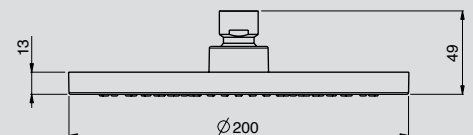

9503925
**Fresh 200 Round
 Overhead**

200mm

Chrome

WELS: 3 Star,
 9 litres/minute

9507156
**Fresh 200
 Square Overhead**

200mm

Chrome

WELS: 3 Star,
 9 litres/minute