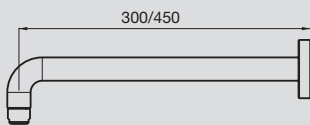

Chrome

2202660
**450mm Horizontal
Shower Arm**

Chrome

2202659
**300mm Ceiling
Shower Arm**

Chrome

QUATRE

9501319
**Quatre Twin
 Waterrail 250 Brass**

250mm shower head
 Hand shower
 1023mm square rail
 Free fixation – adjustable bracket for retrofit applications
 Swivel hose improves manoeuvrability
 Hand shower and overhead can work simultaneously
 Solid brass overhead
 Chrome
 WELS: 3 Star, 9 litres/minute