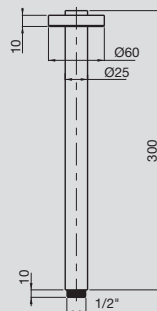

Chrome

2202660
**450mm Horizontal
Shower Arm**

Chrome

2202659
**300mm Ceiling
Shower Arm**

Chrome

QUATRE

9501319
**Quatre Twin
 Waterrail 250 Brass**

250mm shower head
 Hand shower
 1023mm square rail
 Free fixation – adjustable bracket for retrofit applications
 Swivel hose improves manoeuvrability
 Hand shower and overhead can work simultaneously
 Solid brass overhead
 Chrome
 WELS: 3 Star, 9 litres/minute

300mm
Chrome

9500522
Quatre Ceiling Shower Arm

300mm
Chrome

FRESH

9507155
**Fresh Square
Twin Watterail**

200mm
shower head

95mm hand shower

954mm rail