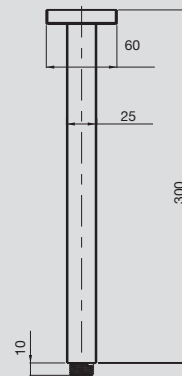

9503012
**Techno 300 LED
Shower Head**

Chrome
WELS: 3 Star,
9 litres/minute

9501067
**Techno 300 Brass
Shower Head**

Chrome

WELS: 3 Star,
8 litres/minute

Shower arm sold separately

2202658
**300mm Horizontal
Shower Arm**

Chrome

2202660
**450mm Horizontal
Shower Arm**

Chrome

2202659
**300mm Ceiling
Shower Arm**

Chrome

QUATRE

9501319
**Quatre Twin
 Waterrail 250 Brass**

250mm shower head
 Hand shower
 1023mm square rail
 Free fixation – adjustable bracket for retrofit applications
 Swivel hose improves manoeuvrability
 Hand shower and overhead can work simultaneously
 Solid brass overhead
 Chrome
 WELS: 3 Star, 9 litres/minute

9507778
**Quatre Twin
 Waterrail 250
 ABS**

250mm shower head
 Hand shower
 1002mm rail
 Bottom water inlet
 Chrome
 WELS: 3 Star, 9 litres/minute

9507149
**Quatre Rail
 Shower**

900mm rail
 Chrome
 WELS: 3 Star, 9 litres/minute