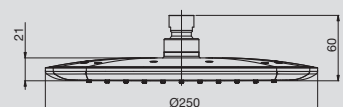

9503043
**Pearl 105 Single
Waternail Shower**

105mm hand shower
900mm rail
Water inlet
integrated
with rail fixing
Free fixation –
adjustable bracket for
retrofit applications
Chrome
WELS: 3 Star,
9 litres/minute

9503031
Pearl Rail Shower

105mm hand shower
874mm rail
Free fixation
- adjustable
bracket for retrofit
applications
Swivel hose improves
manoeuvrability
Chrome
WELS: 3 Star,
9 litres/minute

9503028
**Pearl 250 Square
Shower Head**

Chrome
WELS: 3 Star,
9 litres/minute

9503026
**Pearl 250 Round
Shower Head**

Chrome
WELS: 3 Star,
9 litres/minute