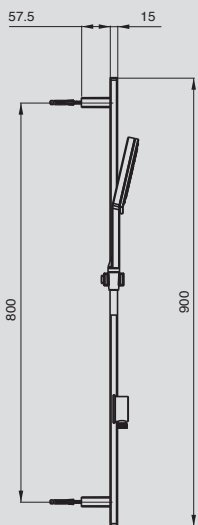

9502444
**Pure 140
 Rail Shower**

140mm hand shower
 900mm rail
 Stylish flat rail
 Chrome
 WELS: 3 Star,
 9 litres/minute

9507151
**Pure 140 2F
 Single Watterail**

140mm hand shower
 2 spray patterns
 902mm rail
 Bottom water inlet
 Chrome
 WELS: 3 Star,
 9 litres/minute

9502775
**Pure 105 2F Hand
 Shower with
 Wall Bracket**

105mm hand shower
 2 spray patterns
 Chrome
 WELS: 3 Star,
 9 litres/minute

9502442
**Pure Wall Shower
 and Arm**

140mm shower head
 Swivel head
 Chrome
 WELS: 3 Star,
 9 litres/minute

PEARL

9503040
**Pearl Twin Shower
 Round Overhead 250**

1010mm rail
 Bottom water inlet
 Swivel hose improves manoeuvrability
 Stylish, minimalist dial control diverter featured on rail
 Chrome
 WELS: 3 Star,
 9 litres/minute

9503041
**Pearl Twin Shower
 Square Overhead 250**

1010mm rail
 Bottom water inlet
 Swivel hose improves manoeuvrability
 Stylish, minimalist dial control diverter featured on rail
 Chrome
 WELS: 3 Star,
 9 litres/minute