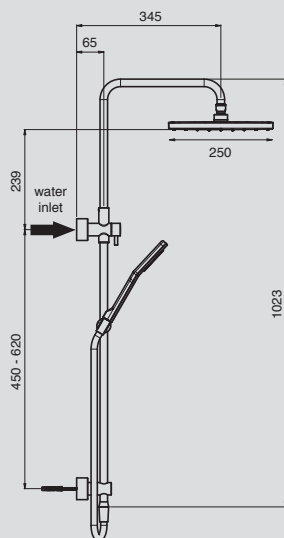

Chrome

2202660
**450mm Horizontal
Shower Arm**

Chrome

2202659
**300mm Ceiling
Shower Arm**

Chrome

QUATRE

9501319
**Quatre Twin
 Waterrail 250 Brass**

250mm shower head
 Hand shower
 1023mm square rail
 Free fixation – adjustable bracket for retrofit applications
 Swivel hose improves manoeuvrability
 Hand shower and overhead can work simultaneously
 Solid brass overhead
 Chrome
 WELS: 3 Star, 9 litres/minute

9507778
**Quatre Twin
 Waterrail 250
 ABS**

250mm shower head
 Hand shower
 1002mm rail
 Bottom water inlet
 Chrome
 WELS: 3 Star, 9 litres/minute

9507149
**Quatre Rail
 Shower**

900mm rail
 Chrome
 WELS: 3 Star, 9 litres/minute

QUATRE

9503013
**Quatre 300 LED
Shower Head**

Chrome
WELS: 3 Star,
9 litres/minute

9501346
**Quatre 200
Brass Shower Head**

Solid brass construction
Chrome
WELS: 3 Star,
8.5 litres/minute

9500519
**Quatre 250
Shower Head**