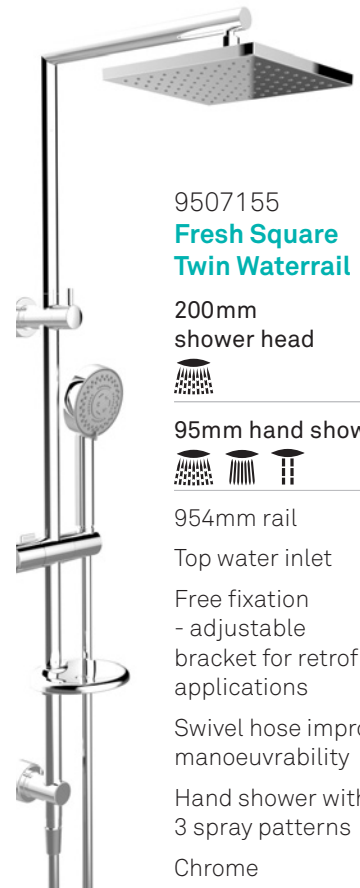

QUATRE

9503013
**Quatre 300 LED
Shower Head**

Chrome
WELS: 3 Star,
9 litres/minute

9501346
**Quatre 200
Brass Shower Head**

Solid brass construction
Chrome
WELS: 3 Star,
8.5 litres/minute

9500519
**Quatre 250
Shower Head**

Chrome
WELS: 3 Star,
9 litres/minute

9501068
**Quatre 300
Brass Shower Head**

Chrome
WELS: 3 Star,
8 litres/minute

9507157
Quatre Overhead Shower

250mm
Chrome
WELS: 3 Star,
9 litres/minute

9500521
Quatre Horizontal Shower Arm

300mm
Chrome

9500522
Quatre Ceiling Shower Arm

300mm
Chrome

FRESH

9507155
**Fresh Square
Twin Watterail**

200mm
shower head

95mm hand shower

954mm rail

Top water inlet

Free fixation
- adjustable
bracket for retrofit
applications

Swivel hose improves
manoeuvrability

Hand shower with
3 spray patterns

Chrome

WELS: 3 Star,
9 litres/minute

9503118
**Fresh Twin
 Rail Shower**