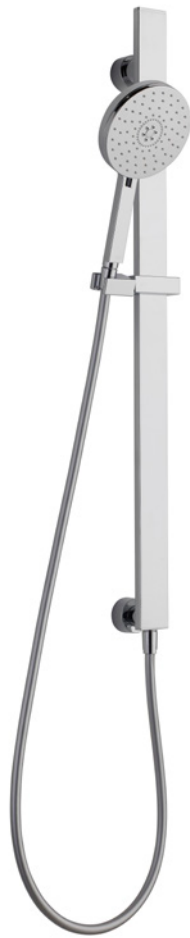

PURE

9507777
**Pure Twin
Waterrail**

Techno 300 brass
shower head

Pure 140mm
hand shower

1071mm rail
Bottom water inlet
Chrome
WELS: 3 Star,
9 litres/minute

9502710
**Pure 140 2F
Rail Shower**

140mm hand
shower
900mm rail
2 spray patterns
Stylish flat rail
Chrome
WELS: 3 Star,
9 litres/minute

9502444
**Pure 140
 Rail Shower**

140mm hand shower
 900mm rail
 Stylish flat rail
 Chrome
 WELS: 3 Star,
 9 litres/minute

9507151
**Pure 140 2F
 Single Watterail**

140mm hand shower
 2 spray patterns
 902mm rail
 Bottom water inlet
 Chrome
 WELS: 3 Star,
 9 litres/minute

PEARL

9503040
**Pearl Twin Shower
 Round Overhead 250**

1010mm rail
 Bottom water inlet
 Swivel hose improves manoeuvrability
 Stylish, minimalist dial control diverter featured on rail
 Chrome
 WELS: 3 Star,
 9 litres/minute

9503041
**Pearl Twin Shower
 Square Overhead 250**

1010mm rail
 Bottom water inlet
 Swivel hose improves manoeuvrability
 Stylish, minimalist dial control diverter featured on rail
 Chrome
 WELS: 3 Star,
 9 litres/minute