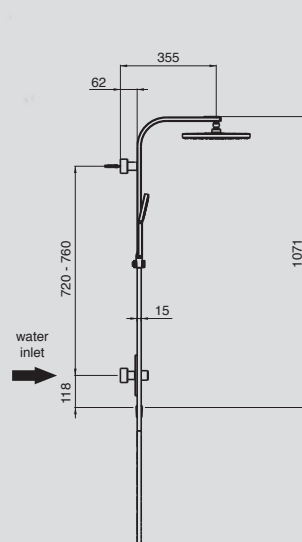

PURE

9507777
**Pure Twin
Waterrail**

Techno 300 brass
shower head

Pure 140mm
hand shower

1071mm rail
Bottom water inlet
Chrome
WELS: 3 Star,
9 litres/minute

9502710
**Pure 140 2F
Rail Shower**

140mm hand
shower
900mm rail
2 spray patterns
Stylish flat rail
Chrome
WELS: 3 Star,
9 litres/minute

9502444
**Pure 140
 Rail Shower**

140mm hand shower
 900mm rail
 Stylish flat rail
 Chrome
 WELS: 3 Star,
 9 litres/minute

9507151
**Pure 140 2F
 Single Watterail**

140mm hand shower
 2 spray patterns
 902mm rail
 Bottom water inlet
 Chrome
 WELS: 3 Star,
 9 litres/minute

9502775
**Pure 105 2F Hand
 Shower with
 Wall Bracket**

105mm hand shower
 2 spray patterns
 Chrome
 WELS: 3 Star,
 9 litres/minute

9502442
**Pure Wall Shower
 and Arm**

140mm shower head
 Swivel head
 Chrome
 WELS: 3 Star,
 9 litres/minute

PEARL

9503040
**Pearl Twin Shower
 Round Overhead 250**

1010mm rail
 Bottom water inlet
 Swivel hose improves manoeuvrability
 Stylish, minimalist dial control diverter featured on rail
 Chrome
 WELS: 3 Star,
 9 litres/minute