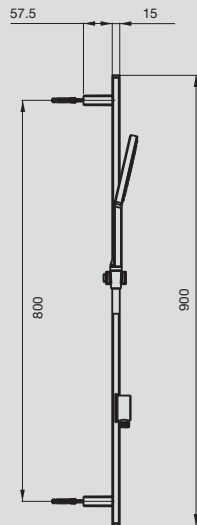

9502444
**Pure 140
 Rail Shower**

140mm hand shower
 900mm rail
 Stylish flat rail
 Chrome
 WELS: 3 Star,
 9 litres/minute

9507151
**Pure 140 2F
 Single Watterail**

140mm hand shower
 2 spray patterns
 902mm rail
 Bottom water inlet
 Chrome
 WELS: 3 Star,
 9 litres/minute

9502775
**Pure 105 2F Hand
 Shower with
 Wall Bracket**

105mm hand shower
 2 spray patterns
 Chrome
 WELS: 3 Star,
 9 litres/minute

9502442
**Pure Wall Shower
 and Arm**

140mm shower head
 Swivel head
 Chrome
 WELS: 3 Star,
 9 litres/minute

PEARL

9503040
**Pearl Twin Shower
 Round Overhead 250**

1010mm rail
 Bottom water inlet
 Swivel hose improves manoeuvrability
 Stylish, minimalist dial control diverter featured on rail
 Chrome
 WELS: 3 Star,
 9 litres/minute

9503041
**Pearl Twin Shower
 Square Overhead 250**

1010mm rail
 Bottom water inlet
 Swivel hose improves manoeuvrability
 Stylish, minimalist dial control diverter featured on rail
 Chrome
 WELS: 3 Star,
 9 litres/minute