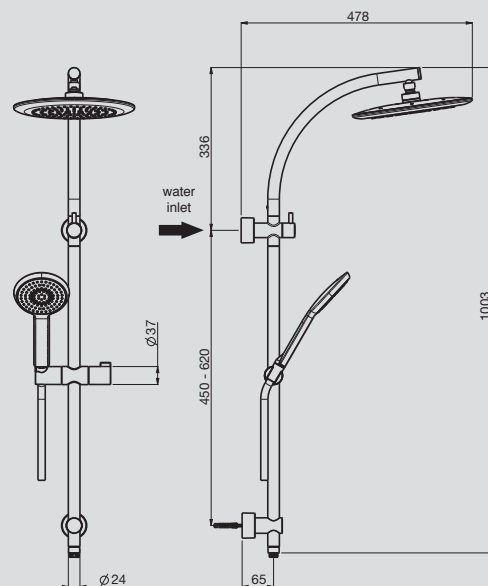

PEARL

9503040
**Pearl Twin Shower
 Round Overhead 250**

1010mm rail
 Bottom water inlet
 Swivel hose improves manoeuvrability
 Stylish, minimalist dial control diverter featured on rail
 Chrome
 WELS: 3 Star,
 9 litres/minute

9503041
**Pearl Twin Shower
 Square Overhead 250**

1010mm rail
 Bottom water inlet
 Swivel hose improves manoeuvrability
 Stylish, minimalist dial control diverter featured on rail
 Chrome
 WELS: 3 Star,
 9 litres/minute

9505299
**Pearl Curve Twin
 Waterrail**

1003mm rail
 Top water inlet
 Swivel hose improves manoeuvrability
 Hand shower and overhead can work simultaneously
 Chrome
 WELS: 3 star,
 9 litres/minute

PEARL

9507152

Pearl Hand Shower

115mm hand shower

Bracket with
integrated
water supply

Chrome

WELS: 3 Star,
9 litres/minute

9503043
**Pearl 105 Single
 Waternail Shower**

105mm hand shower
 900mm rail
 Water inlet
 integrated
 with rail fixing
 Free fixation –
 adjustable bracket for
 retrofit applications
 Chrome
 WELS: 3 Star,
 9 litres/minute