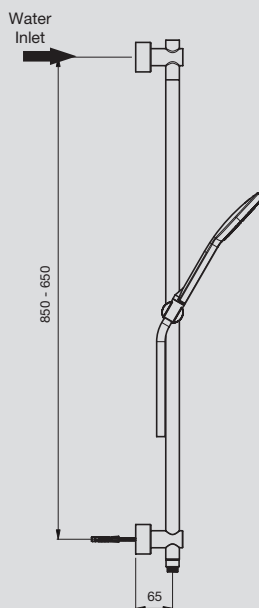

9503043
**Pearl 105 Single
Waternail Shower**

105mm hand shower
900mm rail
Water inlet
integrated
with rail fixing
Free fixation –
adjustable bracket for
retrofit applications
Chrome
WELS: 3 Star,
9 litres/minute

9503031
Pearl Rail Shower

105mm hand shower
874mm rail
Free fixation
- adjustable
bracket for retrofit
applications
Swivel hose improves
manoeuvrability
Chrome
WELS: 3 Star,
9 litres/minute

9503028
**Pearl 250 Square
Shower Head**

Chrome
WELS: 3 Star,
9 litres/minute

9503026
**Pearl 250 Round
Shower Head**

Chrome
WELS: 3 Star,
9 litres/minute