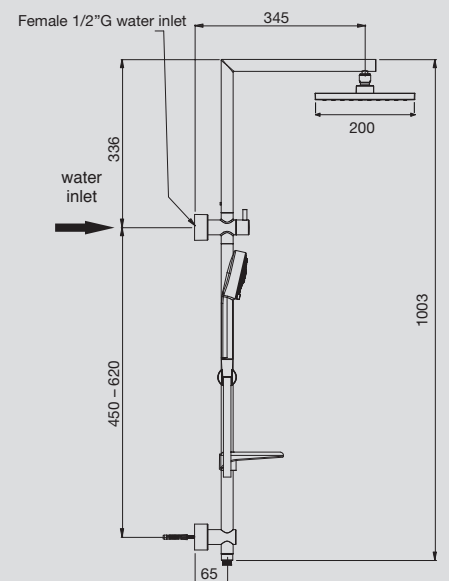

300mm
Chrome

9500522
Quatre Ceiling Shower Arm

300mm
Chrome

FRESH

9507155
**Fresh Square
Twin Watterail**

200mm
shower head

95mm hand shower

954mm rail

Top water inlet

Free fixation
- adjustable
bracket for retrofit
applications

Swivel hose improves
manoeuvrability

Hand shower with
3 spray patterns

Chrome

WELS: 3 Star,
9 litres/minute

9503118
**Fresh Twin
 Rail Shower**

200mm shower head

95mm hand shower

1001mm rail

Free fixation – adjustable
 bracket for retrofit
 applications

Swivel hose improves
 manoeuvrability

Hand shower with
 3 spray patterns

Chrome

WELS: 3 Star,
 9 litres/minute

9503074
Fresh Rail Shower

95mm hand shower

874mm rail

Free fixation – adjustable
 bracket for retrofit
 applications

Swivel hose improves
 manoeuvrability

3 spray patterns

Chrome

WELS: 3 Star,
 9 litres/minute