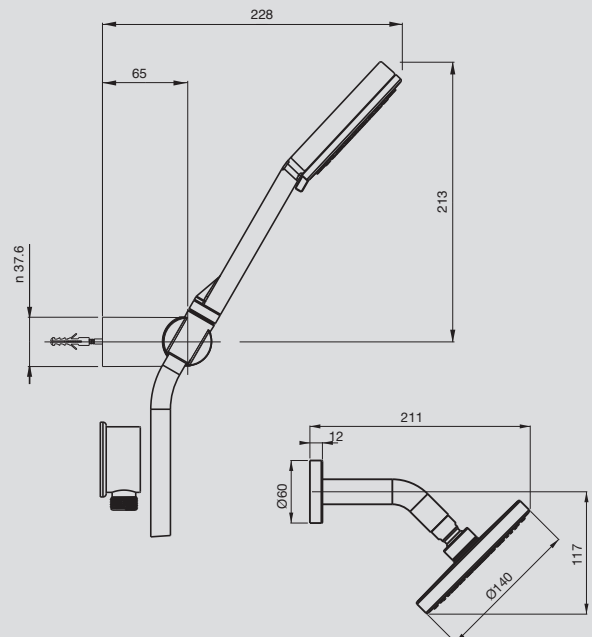

PURE

9507777
**Pure Twin
Waterrail**

Techno 300 brass
shower head

Pure 140mm
hand shower

1071mm rail
Bottom water inlet
Chrome
WELS: 3 Star,
9 litres/minute

9502710
**Pure 140 2F
Rail Shower**

140mm hand
shower
900mm rail
2 spray patterns
Stylish flat rail
Chrome
WELS: 3 Star,
9 litres/minute

9502775
**Pure 105 2F Hand
 Shower with
 Wall Bracket**

105mm hand shower
 2 spray patterns
 Chrome
 WELS: 3 Star,
 9 litres/minute

9502442
**Pure Wall Shower
 and Arm**

140mm shower head
 Swivel head
 Chrome
 WELS: 3 Star,
 9 litres/minute

PEARL

9503040
**Pearl Twin Shower
 Round Overhead 250**

1010mm rail
 Bottom water inlet
 Swivel hose improves manoeuvrability
 Stylish, minimalist dial control diverter featured on rail
 Chrome
 WELS: 3 Star,
 9 litres/minute

9503041
**Pearl Twin Shower
 Square Overhead 250**

1010mm rail
 Bottom water inlet
 Swivel hose improves manoeuvrability
 Stylish, minimalist dial control diverter featured on rail
 Chrome
 WELS: 3 Star,
 9 litres/minute