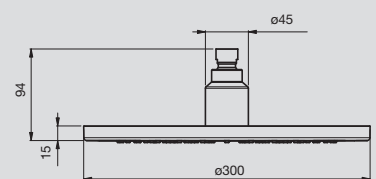

TECHNO

Chrome
WELS: 3 Star,
8.5 litres/minute

Chrome
WELS: 3 Star,
9 litres/minute