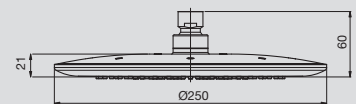

9503043
**Pearl 105 Single
Waternail Shower**

105mm hand shower
900mm rail
Water inlet
integrated
with rail fixing
Free fixation –
adjustable bracket for
retrofit applications
Chrome
WELS: 3 Star,
9 litres/minute

9503031
Pearl Rail Shower

105mm hand shower
874mm rail
Free fixation
- adjustable
bracket for retrofit
applications
Swivel hose improves
manoeuvrability
Chrome
WELS: 3 Star,
9 litres/minute

9503028
**Pearl 250 Square
Shower Head**

Chrome
WELS: 3 Star,
9 litres/minute

9503026
**Pearl 250 Round
Shower Head**

Chrome
WELS: 3 Star,
9 litres/minute