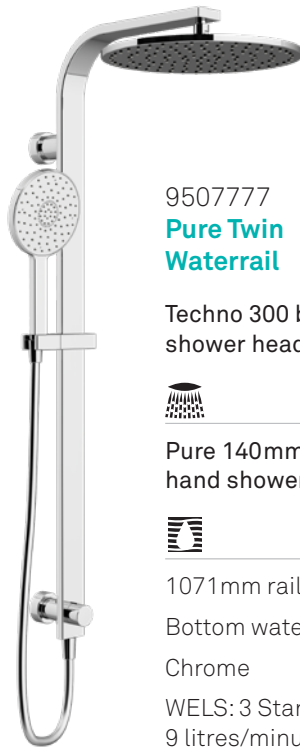

Turbine

Shower Booster Technology

The revolutionary patented Turbine Technology by Nikles uses a turbine wheel within the shower head that increases water pressure for a powerful, massaging shower spray that can exhilarate the body and awaken the senses. The tapered design of the nozzles adds extra spin to each water stream, creating the sensation of a full shower regardless of the water pressure.

PURE

9507777
**Pure Twin
Waterrail**

Techno 300 brass
shower head

Pure 140mm
hand shower

1071mm rail
Bottom water inlet
Chrome
WELS: 3 Star,
9 litres/minute

9502710
**Pure 140 2F
Rail Shower**

140mm hand
shower
900mm rail
2 spray patterns
Stylish flat rail
Chrome
WELS: 3 Star,
9 litres/minute

9502444
**Pure 140
 Rail Shower**

140mm hand shower
 900mm rail
 Stylish flat rail
 Chrome
 WELS: 3 Star,
 9 litres/minute

9507151
**Pure 140 2F
 Single Watterail**

140mm hand shower
 2 spray patterns
 902mm rail
 Bottom water inlet
 Chrome
 WELS: 3 Star,
 9 litres/minute

PEARL

9503040
**Pearl Twin Shower
 Round Overhead 250**

1010mm rail
 Bottom water inlet
 Swivel hose improves manoeuvrability
 Stylish, minimalist dial control diverter featured on rail
 Chrome
 WELS: 3 Star,
 9 litres/minute