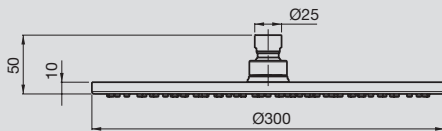

Chrome

2202660
**450mm Horizontal
Shower Arm**

Chrome

2202659
**300mm Ceiling
Shower Arm**

Chrome

QUATRE

9501319
**Quatre Twin
 Waterrail 250 Brass**

250mm shower head
 Hand shower
 1023mm square rail
 Free fixation – adjustable bracket for retrofit applications
 Swivel hose improves manoeuvrability
 Hand shower and overhead can work simultaneously
 Solid brass overhead
 Chrome
 WELS: 3 Star, 9 litres/minute