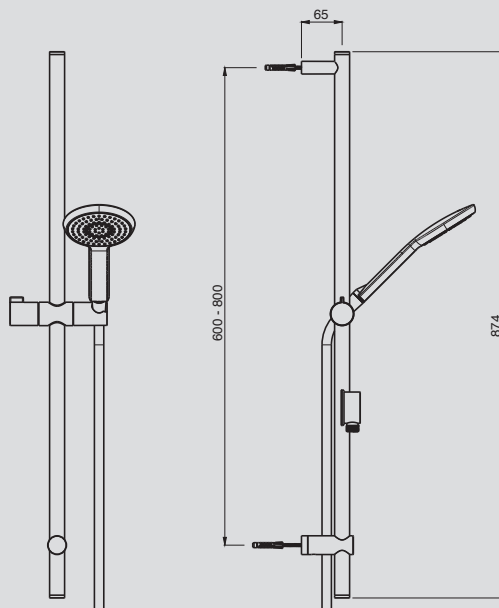

9503043
**Pearl 105 Single
Waternail Shower**

105mm hand shower
900mm rail
Water inlet
integrated
with rail fixing
Free fixation –
adjustable bracket for
retrofit applications
Chrome
WELS: 3 Star,
9 litres/minute

9503031
Pearl Rail Shower

105mm hand shower
874mm rail
Free fixation
- adjustable
bracket for retrofit
applications
Swivel hose improves
manoeuvrability
Chrome
WELS: 3 Star,
9 litres/minute

9503028
**Pearl 250 Square
Shower Head**

Chrome
WELS: 3 Star,
9 litres/minute

9503026
**Pearl 250 Round
Shower Head**

Chrome
WELS: 3 Star,
9 litres/minute