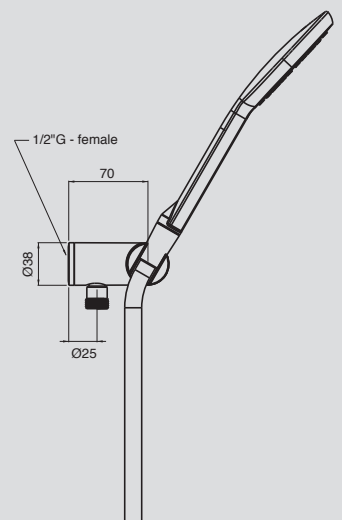

9503041
**Pearl Twin Shower
 Square Overhead 250**

1010mm rail
 Bottom water inlet
 Swivel hose improves manoeuvrability
 Stylish, minimalist dial control diverter featured on rail
 Chrome
 WELS: 3 Star,
 9 litres/minute

9505299
**Pearl Curve Twin
 Waterrail**

1003mm rail
 Top water inlet
 Swivel hose improves manoeuvrability
 Hand shower and overhead can work simultaneously
 Chrome
 WELS: 3 star,
 9 litres/minute

PEARL

9507152

Pearl Hand Shower

115mm hand shower

Bracket with
integrated
water supply

Chrome

WELS: 3 Star,
9 litres/minute

9503043
**Pearl 105 Single
 Waternail Shower**

105mm hand shower
 900mm rail
 Water inlet
 integrated
 with rail fixing
 Free fixation –
 adjustable bracket for
 retrofit applications
 Chrome
 WELS: 3 Star,
 9 litres/minute

9503031
Pearl Rail Shower

105mm hand shower
 874mm rail
 Free fixation
 - adjustable
 bracket for retrofit
 applications
 Swivel hose improves
 manoeuvrability
 Chrome
 WELS: 3 Star,
 9 litres/minute

9503028
**Pearl 250 Square
 Shower Head**