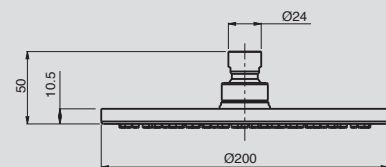

QUATRE

Chrome
WELS: 3 Star,
9 litres/minute

Solid brass construction
Chrome
WELS: 3 Star,
8.5 litres/minute

Chrome
WELS: 3 Star,
9 litres/minute

Chrome
WELS: 3 Star,
8 litres/minute