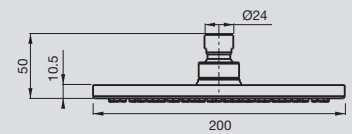

TECHNO

Chrome
WELS: 3 Star,
8.5 litres/minute

Chrome
WELS: 3 Star,
9 litres/minute