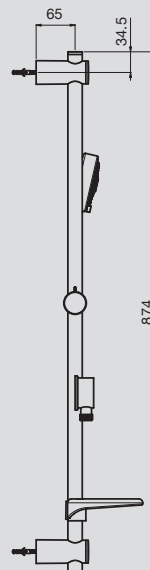

9503118
**Fresh Twin
Rail Shower**

200mm shower head

95mm hand shower

1001mm rail

Free fixation – adjustable
bracket for retrofit
applications

Swivel hose improves
manoeuvrability

Hand shower with
3 spray patterns

Chrome

WELS: 3 Star,
9 litres/minute

9503074
Fresh Rail Shower

95mm hand shower

874mm rail

Free fixation – adjustable
bracket for retrofit
applications

Swivel hose improves
manoeuvrability

3 spray patterns

Chrome

WELS: 3 Star,
9 litres/minute

9503925
**Fresh 200 Round
Overhead**

200mm

Chrome

WELS: 3 Star,
9 litres/minute

9507156
**Fresh 200
Square Overhead**

200mm

Chrome

WELS: 3 Star,
9 litres/minute