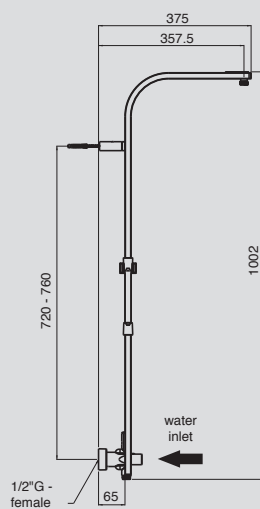

9503031
Pearl Rail Shower

105mm hand shower
 874mm rail
 Free fixation
 - adjustable
 bracket for retrofit
 applications
 Swivel hose improves
 manoeuvrability
 Chrome
 WELS: 3 Star,
 9 litres/minute

9503028
**Pearl 250 Square
 Shower Head**

Chrome

2202660
**450mm Horizontal
Shower Arm**

Chrome

2202659
**300mm Ceiling
Shower Arm**

Chrome

QUATRE

9501319
**Quatre Twin
 Waterrail 250 Brass**

250mm shower head
 Hand shower
 1023mm square rail
 Free fixation – adjustable bracket for retrofit applications
 Swivel hose improves manoeuvrability
 Hand shower and overhead can work simultaneously
 Solid brass overhead
 Chrome
 WELS: 3 Star, 9 litres/minute

9507778
**Quatre Twin
 Waterrail 250
 ABS**

250mm shower head
 Hand shower
 1002mm rail
 Bottom water inlet
 Chrome
 WELS: 3 Star, 9 litres/minute

9507149
**Quatre Rail
 Shower**

900mm rail
 Chrome
 WELS: 3 Star, 9 litres/minute

QUATRE

9503013
**Quatre 300 LED
Shower Head**

Chrome
WELS: 3 Star,
9 litres/minute

9501346
**Quatre 200
Brass Shower Head**

Solid brass construction
Chrome
WELS: 3 Star,
8.5 litres/minute

9500519
**Quatre 250
Shower Head**