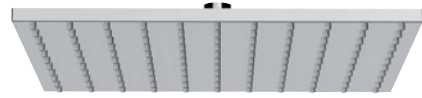

9501068
**Quatre 300
Brass Shower Head**

Chrome
WELS: 3 Star,
8 litres/minute