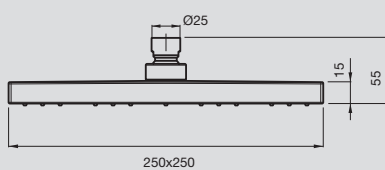

QUATRE

Chrome
WELS: 3 Star,
9 litres/minute

Solid brass construction
Chrome
WELS: 3 Star,
8.5 litres/minute

Chrome
WELS: 3 Star,
9 litres/minute

Chrome
WELS: 3 Star,
8 litres/minute