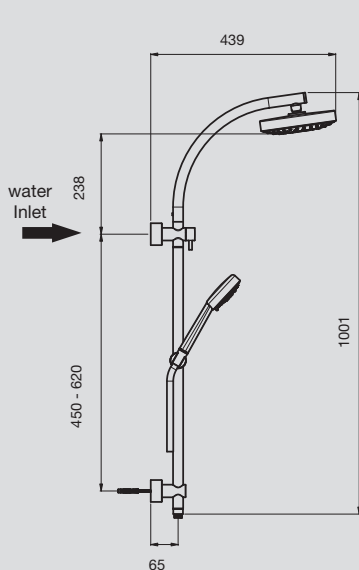

200mm shower head

95mm hand shower

1001mm rail

Free fixation – adjustable
 bracket for retrofit
 applications

Swivel hose improves
 manoeuvrability

Hand shower with
 3 spray patterns

Chrome

WELS: 3 Star,
 9 litres/minute

9503074
Fresh Rail Shower

95mm hand shower

874mm rail

Free fixation – adjustable
 bracket for retrofit
 applications

Swivel hose improves
 manoeuvrability

3 spray patterns

Chrome

WELS: 3 Star,
 9 litres/minute

9503925
**Fresh 200 Round
 Overhead**

200mm

Chrome

WELS: 3 Star,
 9 litres/minute

9507156
**Fresh 200
 Square Overhead**

200mm

Chrome

WELS: 3 Star,
 9 litres/minute