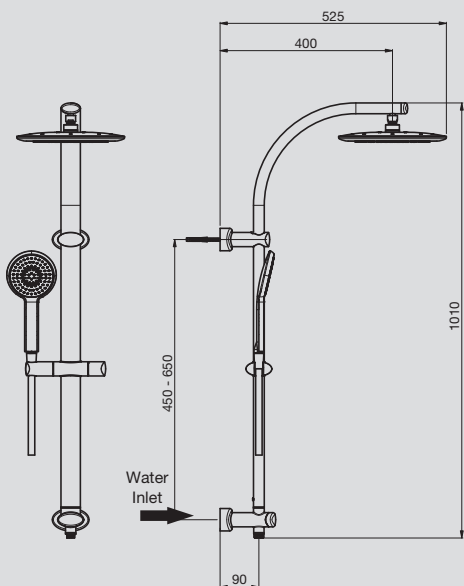

PEARL

9503040
**Pearl Twin Shower
 Round Overhead 250**

1010mm rail
 Bottom water inlet
 Swivel hose improves manoeuvrability
 Stylish, minimalist dial control diverter featured on rail
 Chrome
 WELS: 3 Star,
 9 litres/minute

9503041
**Pearl Twin Shower
 Square Overhead 250**

1010mm rail
 Bottom water inlet
 Swivel hose improves manoeuvrability
 Stylish, minimalist dial control diverter featured on rail
 Chrome
 WELS: 3 Star,
 9 litres/minute

9505299
**Pearl Curve Twin
 Waterrail**

1003mm rail
 Top water inlet
 Swivel hose improves manoeuvrability
 Hand shower and overhead can work simultaneously
 Chrome
 WELS: 3 star,
 9 litres/minute

PEARL

9507152

Pearl Hand Shower

115mm hand shower

Bracket with
integrated
water supply

Chrome

WELS: 3 Star,
9 litres/minute

9503043
**Pearl 105 Single
 Waternail Shower**

105mm hand shower
 900mm rail
 Water inlet
 integrated
 with rail fixing
 Free fixation –
 adjustable bracket for
 retrofit applications
 Chrome
 WELS: 3 Star,
 9 litres/minute