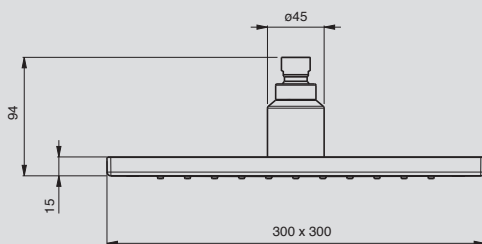

QUATRE

Chrome
WELS: 3 Star,
9 litres/minute

Solid brass construction
Chrome
WELS: 3 Star,
8.5 litres/minute

Chrome
WELS: 3 Star,
9 litres/minute

Chrome
WELS: 3 Star,
8 litres/minute