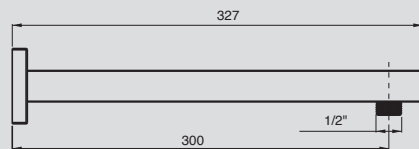

9500522
Quatre Ceiling Shower Arm

300mm
Chrome