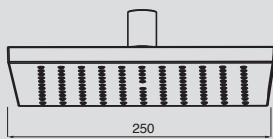

9500522
Quatre Ceiling Shower Arm

300mm
Chrome