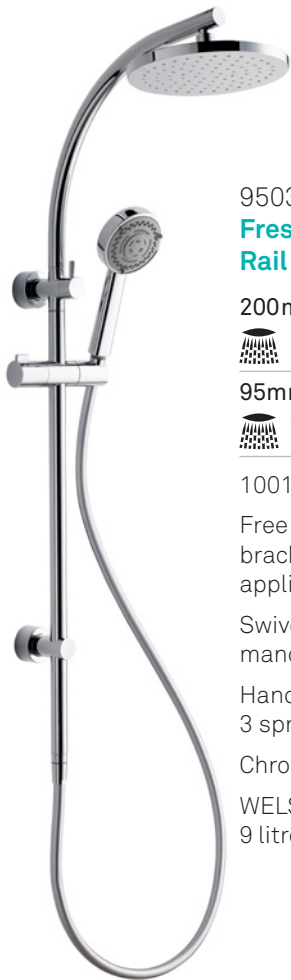

300mm
Chrome

9500522
Quatre Ceiling Shower Arm

300mm
Chrome

FRESH

9507155
**Fresh Square
Twin Watterail**

200mm
shower head

95mm hand shower

954mm rail

Top water inlet

Free fixation
- adjustable
bracket for retrofit
applications

Swivel hose improves
manoeuvrability

Hand shower with
3 spray patterns

Chrome

WELS: 3 Star,
9 litres/minute

9503118
**Fresh Twin
 Rail Shower**

200mm shower head

95mm hand shower

1001mm rail

Free fixation – adjustable
 bracket for retrofit
 applications

Swivel hose improves
 manoeuvrability

Hand shower with
 3 spray patterns

Chrome

WELS: 3 Star,
 9 litres/minute

9503074
Fresh Rail Shower

95mm hand shower

874mm rail

Free fixation – adjustable
 bracket for retrofit
 applications

Swivel hose improves
 manoeuvrability

3 spray patterns

Chrome

WELS: 3 Star,
 9 litres/minute