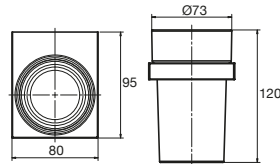

Edge Wall Mounted Glass Tumbler