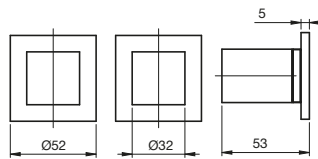

Edge MK2 Wall Top Assembly

Recommended installation range for the breach from Front Wall Surface: Min - 2mm, Max - 15mm