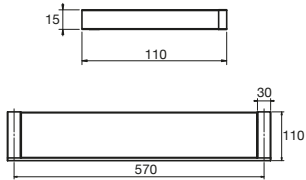

Edge Glass Shelf