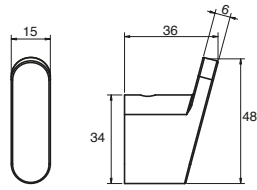

Glance Floor Bath Outlet

Glance Guest Towel Rail

Glance Single Towel Rail
450mm, 600mm, 750mm

Glance Double Towel Rail
450mm, 600mm, 750mm

Glance Fixed Towel Bar

BATHROOM

MILLI

Glance Swivel Towel Bars