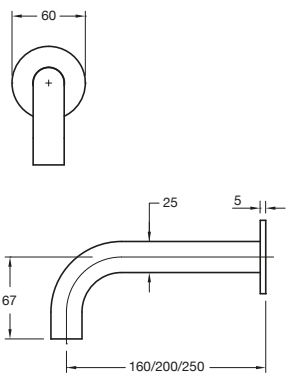

Pure Wall Basin/Bath Hostess Set
160mm, 200mm, 250mm

Pure Floor Mounted Mixer

Pure Floor Mounted Mixer
with Hand Shower

Pure Bath Set
160mm, 200mm, 250mm

Pure Wall Basin/Bath Outlet
160mm, 200mm, 250mm

Pure Basin Set

Pure Vessel Basin Set

LIVING

Pure Extended Basin Mixer Pure Progressive Hob Mixer Pure Wall/Basin Top Assembly Pure Progressive Dual Mixer System

Pure Horizontal Shower Arm Pure Progressive Wall Basin Mixer System Pure Progressive Bath Mixer System 160mm, 200mm, 250mm Pure Column Shower Mixer System with Handshower

Pure Bath Mixer System with Handshower Pure Vertical Shower Arm 300mm, 500mm Pure Shower Head 180mm, 250mm Pure Column Shower Mixer System with Handshower

PURE

BATHROOM

Milli Pure Vertical Heated Towel Rail