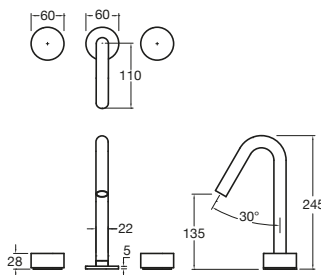

Pure Wall Basin/Bath Hostess Set
160mm, 200mm, 250mm

Pure Floor Mounted Mixer

Pure Floor Mounted Mixer
with Hand Shower

Pure Bath Set
160mm, 200mm, 250mm

Pure Wall Basin/Bath Outlet
160mm, 200mm, 250mm

Pure Basin Set

Pure Vessel Basin Set

LIVING

Pure Extended Basin Mixer Pure Progressive Hob Mixer Pure Wall/Basin Top Assembly Pure Progressive Dual Mixer System

Pure Horizontal Shower Arm Pure Progressive Wall Basin Mixer System Pure Progressive Bath Mixer System 160mm, 200mm, 250mm Pure Column Shower Mixer System with Handshower

Pure Bath Mixer System with Handshower Pure Vertical Shower Arm 300mm, 500mm Pure Shower Head 180mm, 250mm Pure Column Shower Mixer System with Handshower

PURE

BATHROOM

Milli Pure Vertical Heated Towel Rail