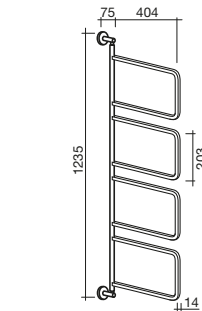

Axon Vanity Towel Holder 330mm

BATHROOM

Axon MK2 Guest Towel Holder

Axon MK2 Single Towel Rail
600mm, 800mm

Axon MK2 Double Towel Rail
600mm, 800mm

Axon MK2 Towel Rack

Axon Swivel Multi
Towel Rail Small

Axon Swivel Multi
Towel Rail