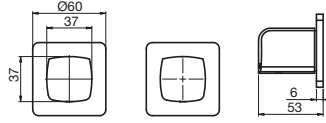

Recommended installation range for the breach from Front Wall Surface:
Min - 17mm, Max - 29mm