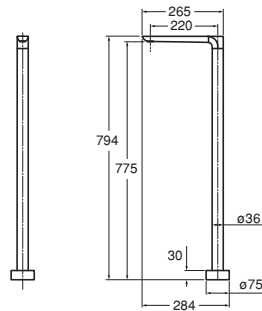

Glance Floor Bath Outlet

Glance Guest Towel Rail

Glance Single Towel Rail
450mm, 600mm, 750mm

Glance Double Towel Rail
450mm, 600mm, 750mm

Glance Fixed Towel Bar

BATHROOM

MILLI

Glance Swivel Towel Bars