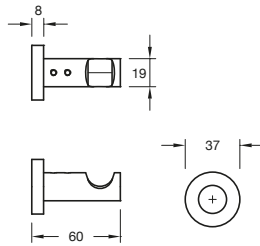

Pure Bath Mixer System with Handshower Pure Vertical Shower Arm 300mm, 500mm Pure Shower Head 180mm, 250mm Pure Column Shower Mixer System with Handshower

PURE

BATHROOM

Milli Pure Vertical Heated Towel Rail

Width: 38mm
Length: 900mm

Pure Guest Towel Rail

Pure Single Towel Rail
600mm, 780mm

Pure Double Towel Rail
600mm, 780mm

Pure Robe Hook

Pure Toilet Roll Holder

Pure Double Toilet Roll Holder

LIVING