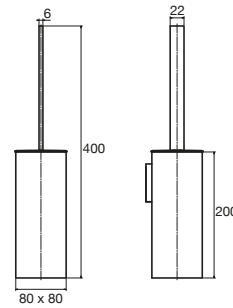

Edge Wall Mounted Toilet Brush Set