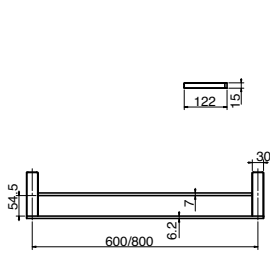

Edge Freestanding Toilet Roll Holder/Toilet Brush Set

Edge Vanity Towel Holder

EDGE

BATHROOM

MILLI

Edge Guest Towel Rail

Edge Single Towel Rail
600mm, 800mm

Edge Double Towel Rail
600mm, 800mm