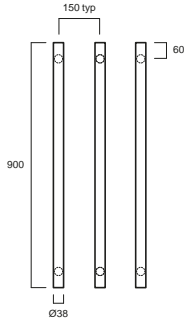

BATHROOM

Width: 38mm
Length: 900mm