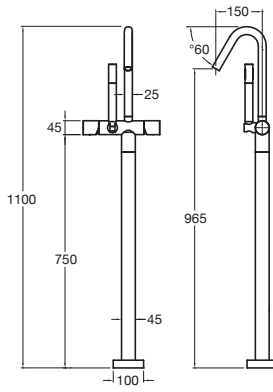

Pure Wall Basin/Bath Hostess Set
160mm, 200mm, 250mm

Pure Floor Mounted Mixer

Pure Floor Mounted Mixer
with Hand Shower

Pure Bath Set
160mm, 200mm, 250mm

Pure Wall Basin/Bath Outlet
160mm, 200mm, 250mm

Pure Basin Set

Pure Vessel Basin Set

LIVING

Pure Extended Basin Mixer Pure Progressive Hob Mixer Pure Wall/Basin Top Assembly Pure Progressive Dual Mixer System

Pure Horizontal Shower Arm Pure Progressive Wall Basin Mixer System Pure Progressive Bath Mixer System 160mm, 200mm, 250mm Pure Column Shower Mixer System with Handshower