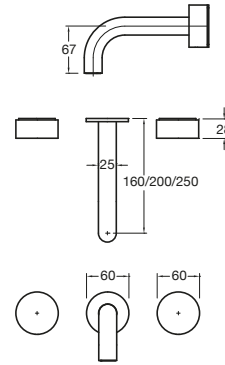

Pure Wall Basin/Bath Hostess Set
160mm, 200mm, 250mm

Pure Floor Mounted Mixer

Pure Floor Mounted Mixer
with Hand Shower

Pure Bath Set
160mm, 200mm, 250mm

Pure Wall Basin/Bath Outlet
160mm, 200mm, 250mm

Pure Basin Set