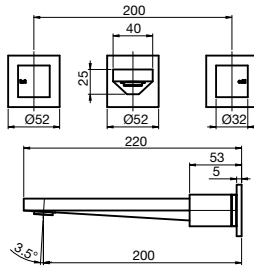

Edge MK2 Wall Top Assembly with Extended Spindles

Edge MK2 Wall Basin/Bath Set