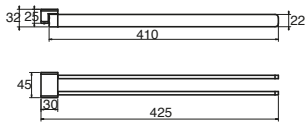

Glance Floor Bath Outlet

Glance Guest Towel Rail

Glance Single Towel Rail
450mm, 600mm, 750mm

Glance Double Towel Rail
450mm, 600mm, 750mm

Glance Fixed Towel Bar

BATHROOM

MILLI

Glance Swivel Towel Bars