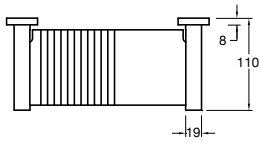

Width: 38mm
Length: 900mm

Pure Guest Towel Rail

Pure Single Towel Rail
600mm, 780mm

Pure Double Towel Rail
600mm, 780mm

Pure Robe Hook

Pure Toilet Roll Holder

Pure Double Toilet Roll Holder

LIVING