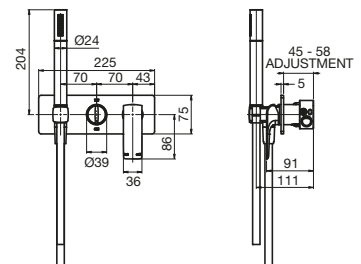

Glance Shower/Bath
Mixer with Diverter

Glance Wall Basin/Bath Set

Glance Basin Set

Glance Wall Bath/Shower
System

Glance Wall
Shower System

LIVING

Recommended installation range for the breach from Front Wall Surface:
Min - 2mm, Max - 15mm