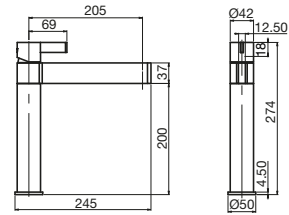

LIVING

Recommended installation range for the breach from Front Wall Surface:
Min - 2mm, Max - 15mm

Recommended installation range for the breach from Front Wall Surface:
Min - 17mm, Max - 29mm