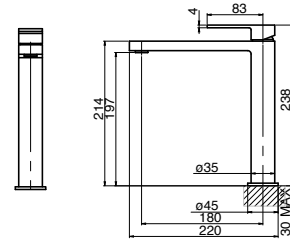

Edge MK2 Extended Basin Mixer