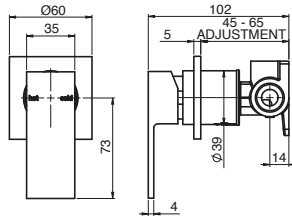

Edge MK2 Shower/Bath Mixer