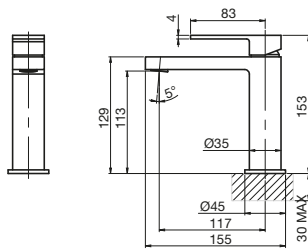

Edge MK2 Basin Mixer