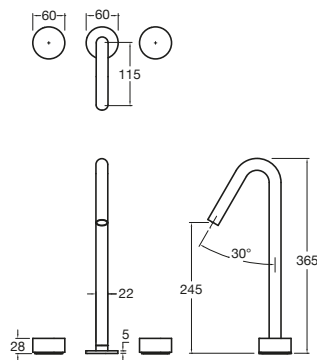

Pure Wall Basin/Bath Hostess Set
160mm, 200mm, 250mm

Pure Floor Mounted Mixer

Pure Floor Mounted Mixer
with Hand Shower

Pure Bath Set
160mm, 200mm, 250mm

Pure Wall Basin/Bath Outlet
160mm, 200mm, 250mm

Pure Basin Set

Pure Vessel Basin Set

LIVING

Pure Extended Basin Mixer Pure Progressive Hob Mixer Pure Wall/Basin Top Assembly Pure Progressive Dual Mixer System

Pure Horizontal Shower Arm Pure Progressive Wall Basin Mixer System Pure Progressive Bath Mixer System 160mm, 200mm, 250mm Pure Column Shower Mixer System with Handshower

Pure Bath Mixer System with Handshower Pure Vertical Shower Arm 300mm, 500mm Pure Shower Head 180mm, 250mm Pure Column Shower Mixer System with Handshower

PURE

BATHROOM

Milli Pure Vertical Heated Towel Rail