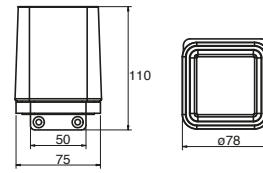

LIVING

GLANCE

Milli Glance Mirror