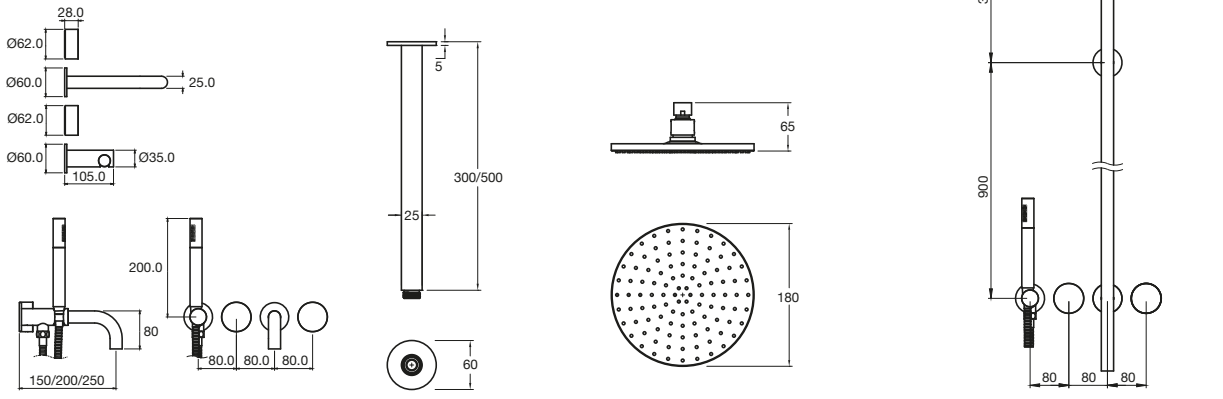

Pure Vessel Basin Set

LIVING

Pure Extended Basin Mixer Pure Progressive Hob Mixer Pure Wall/Basin Top Assembly Pure Progressive Dual Mixer System

Pure Horizontal Shower Arm Pure Progressive Wall Basin Mixer System Pure Progressive Bath Mixer System 160mm, 200mm, 250mm Pure Column Shower Mixer System with Handshower

Pure Bath Mixer System with Handshower Pure Vertical Shower Arm 300mm, 500mm Pure Shower Head 180mm, 250mm Pure Column Shower Mixer System with Handshower

PURE

BATHROOM

Milli Pure Vertical Heated Towel Rail