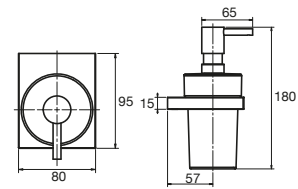

Edge Toilet Roll Holder

Edge Double Toilet Roll Holder

Edge Spare Toilet Roll Holder

Edge Wall Mounted Soap Dish

Edge Glass Soap Dispenser

Edge Wall Mounted Glass Soap Dispenser

MILLI

LIVING