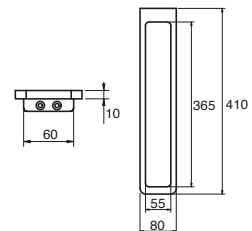

Glance Floor Bath Outlet

Glance Guest Towel Rail

Glance Single Towel Rail
450mm, 600mm, 750mm

Glance Double Towel Rail
450mm, 600mm, 750mm

Glance Fixed Towel Bar

BATHROOM

MILLI

Glance Swivel Towel Bars