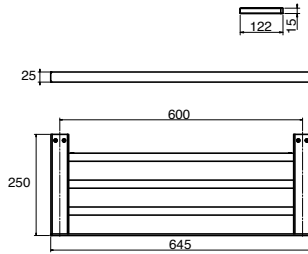

Edge Freestanding Toilet Roll Holder/Toilet Brush Set

Edge Vanity Towel Holder

EDGE

BATHROOM

MILLI

Edge Guest Towel Rail

Edge Single Towel Rail
600mm, 800mm

Edge Double Towel Rail
600mm, 800mm