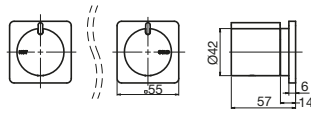

Recommended installation range for the breach from Front Wall Surface:
Min - 17mm, Max - 29mm