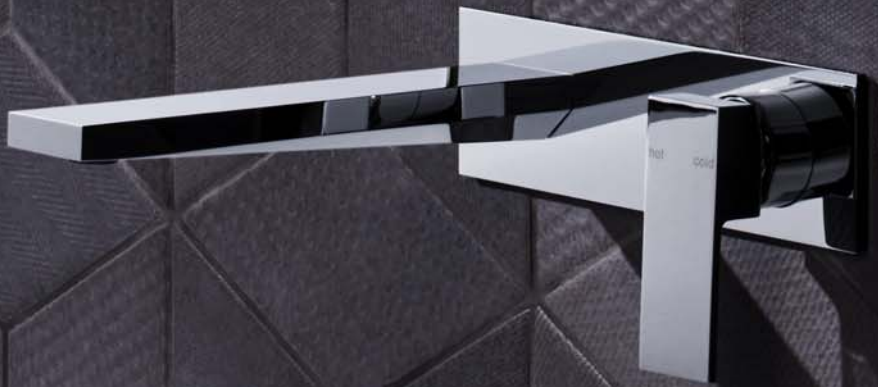

EXPLORE EDGE

Embracing modernist design principles,
Edge is a geometric adventure.
A bold interplay of angles bring
emotion and energy to the space.

EDGE

Edge Wall Bath Mixer Set