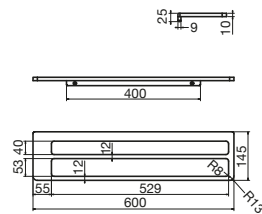

Glance Floor Bath Outlet

Glance Guest Towel Rail

Glance Single Towel Rail
450mm, 600mm, 750mm

Glance Double Towel Rail
450mm, 600mm, 750mm

Glance Fixed Towel Bar

BATHROOM

MILLI

Glance Swivel Towel Bars