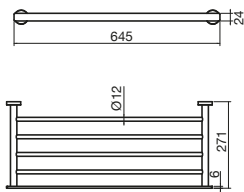

Axon Vanity Towel Holder 330mm

BATHROOM

Axon MK2 Guest Towel Holder

Axon MK2 Single Towel Rail
600mm, 800mm

Axon MK2 Double Towel Rail
600mm, 800mm

Axon MK2 Towel Rack

Axon Swivel Multi
Towel Rail Small

Axon Swivel Multi
Towel Rail