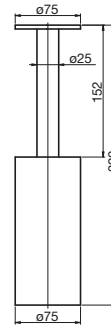

LIVING

Recommended installation range for the breach from Front Wall Surface:
Min - 2mm, Max - 15mm

Recommended installation range for the breach from Front Wall Surface:
Min - 17mm, Max - 29mm