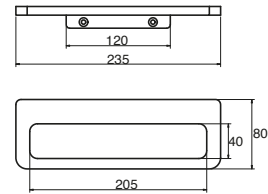

LIVING

Recommended installation range for the breach from Front Wall Surface:
Min - 2mm, Max - 15mm

Recommended installation range for the breach from Front Wall Surface:
Min - 17mm, Max - 29mm