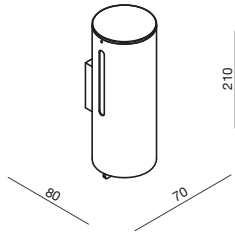

LIVING

●
Milli Wall Mounted Soap Dispenser