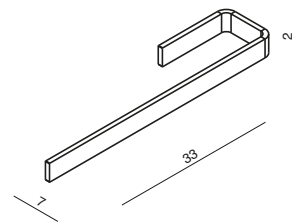

LIVING

Recommended installation range for the breach from Front Wall Surface:
Min - 2mm, Max - 15mm

Recommended installation range for the breach from Front Wall Surface:
Min - 17mm, Max - 29mm