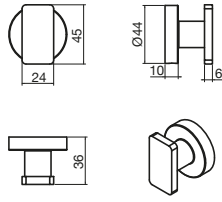

LIVING

● ●
Axon MK2 Robe Hook