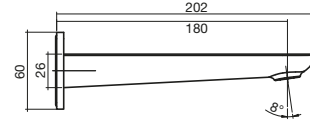

LIVING

Recommended installation range for the breach from Front Wall Surface:
Min - 2mm, Max - 15mm

Recommended installation range for the breach from Front Wall Surface:
Min - 17mm, Max - 29mm