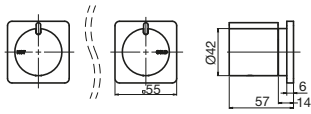

LIVING

Recommended installation range for the breach from Front Wall Surface:
Min - 2mm, Max - 15mm