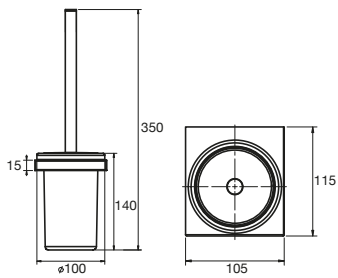

Edge Wall Mounted Soap Dispenser

Edge Soap Rack

Edge Soap Rack Extended

Edge Soap Rack with Glass Shelf

Edge Wall Mounted Glass Tumbler

Edge Wall Mounted Toilet Brush Set

Edge Wall Mounted Glass Toilet Brush Set

Edge Freestanding Toilet Roll Holder/Toilet Brush Set

Edge Vanity Towel Holder

EDGE

BATHROOM

MILLI

Edge Guest Towel Rail

Edge Single Towel Rail
600mm, 800mm

Edge Double Towel Rail
600mm, 800mm