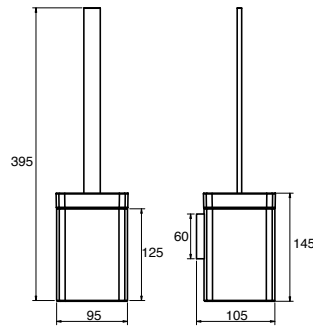

Glance Glass Soap Dispenser

LIVING

Glance Wall Mounted Glass Soap Dispenser

Glance Wall Mounted Glass Soap Dispenser with Shelf

Glance Wall Mounted Glass Tumbler

Glance Wall Mounted Glass Tumbler with Shelf