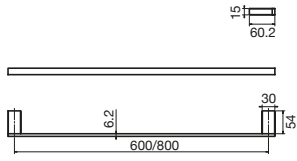

Edge Freestanding Toilet Roll Holder/Toilet Brush Set

Edge Vanity Towel Holder

EDGE

BATHROOM

MILLI

Edge Guest Towel Rail

Edge Single Towel Rail
600mm, 800mm

Edge Double Towel Rail
600mm, 800mm