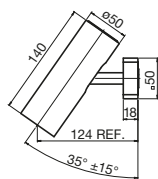

LIVING

Recommended installation range for the breach from Front Wall Surface:
Min - 2mm, Max - 15mm

Recommended installation range for the breach from Front Wall Surface:
Min - 17mm, Max - 29mm