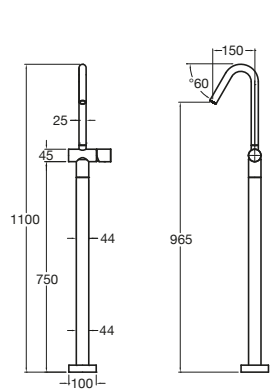

Pure Wall Basin/Bath Hostess Set
160mm, 200mm, 250mm

Pure Floor Mounted Mixer

Pure Floor Mounted Mixer
with Hand Shower

Pure Bath Set
160mm, 200mm, 250mm

Pure Wall Basin/Bath Outlet
160mm, 200mm, 250mm

Pure Basin Set