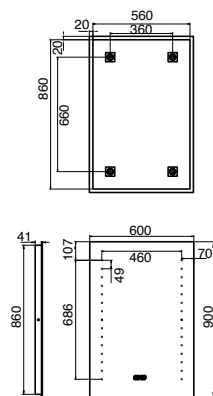

Edge Mirror with Digital Clock