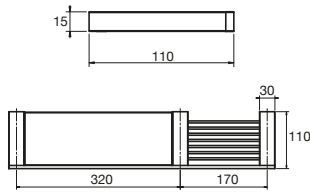

Edge Soap Rack with Glass Shelf