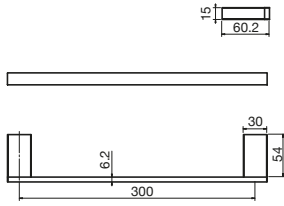

Edge Freestanding Toilet Roll Holder/Toilet Brush Set

Edge Vanity Towel Holder

EDGE

BATHROOM

MILLI

Edge Guest Towel Rail

Edge Single Towel Rail
600mm, 800mm

Edge Double Towel Rail
600mm, 800mm