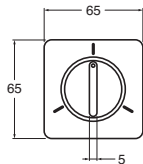

LIVING

Recommended installation range for the breach from Front Wall Surface:
Min - 2mm, Max - 15mm

Recommended installation range for the breach from Front Wall Surface:
Min - 17mm, Max - 29mm