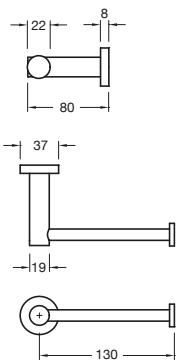

Pure Bath Mixer System with Handshower Pure Vertical Shower Arm 300mm, 500mm Pure Shower Head 180mm, 250mm Pure Column Shower Mixer System with Handshower

PURE

BATHROOM

Milli Pure Vertical Heated Towel Rail

Width: 38mm
Length: 900mm

Pure Guest Towel Rail

Pure Single Towel Rail
600mm, 780mm

Pure Double Towel Rail
600mm, 780mm

Pure Robe Hook

Pure Toilet Roll Holder

Pure Double Toilet Roll Holder

LIVING