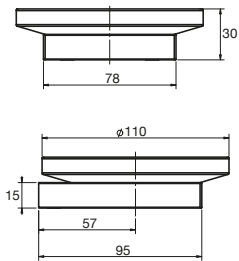

Edge Wall Mounted Soap Dish