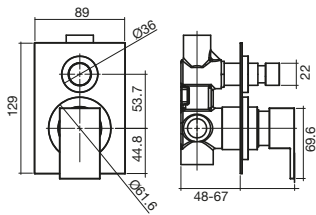

Edge MK2 Shower/Bath Mixer with Diverter