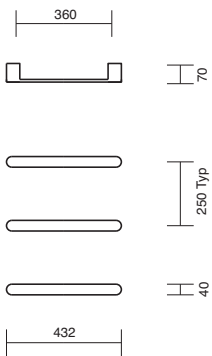

● ●
Rush 432 Heated Towel Rail