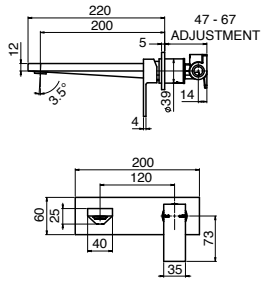

BATHROOM

Edge MK2 Wall Basin/Bath Mixer Set