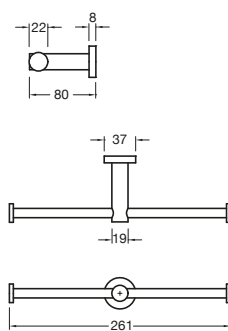

Pure Bath Mixer System with Handshower Pure Vertical Shower Arm 300mm, 500mm Pure Shower Head 180mm, 250mm Pure Column Shower Mixer System with Handshower

PURE

BATHROOM

Milli Pure Vertical Heated Towel Rail

Width: 38mm
Length: 900mm

Pure Guest Towel Rail

Pure Single Towel Rail
600mm, 780mm

Pure Double Towel Rail
600mm, 780mm

Pure Robe Hook

Pure Toilet Roll Holder

Pure Double Toilet Roll Holder

LIVING