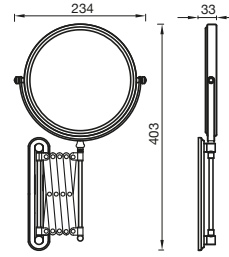

Edge Freestanding Toilet Roll Holder/Toilet Brush Set

Edge Vanity Towel Holder

EDGE

BATHROOM

MILLI

Edge Guest Towel Rail

Edge Single Towel Rail
600mm, 800mm

Edge Double Towel Rail
600mm, 800mm

Edge Towel Rack

Edge Glass Shelf

LIVING

●
Milli Wall Mounted Soap Dispenser

●
Milli Shower Wiper with Shower Screen Hanger

●
Milli Freestanding Mirror Rectangle

●
Milli Freestanding Mirror Round

●
Milli Wall Mounted Pivot Arm Mirror