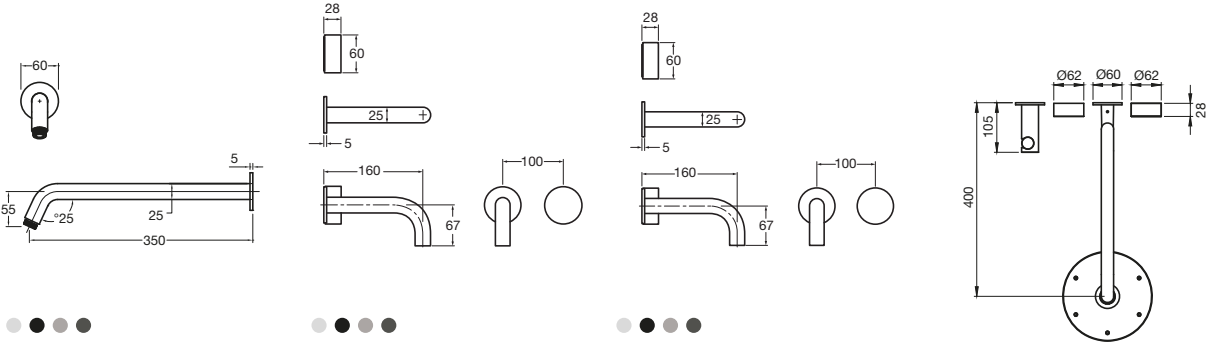

Pure Wall Basin/Bath Hostess Set
160mm, 200mm, 250mm

Pure Floor Mounted Mixer

Pure Floor Mounted Mixer
with Hand Shower

Pure Bath Set
160mm, 200mm, 250mm

Pure Wall Basin/Bath Outlet
160mm, 200mm, 250mm

Pure Basin Set

Pure Vessel Basin Set

LIVING

Pure Extended Basin Mixer Pure Progressive Hob Mixer Pure Wall/Basin Top Assembly Pure Progressive Dual Mixer System

Pure Horizontal Shower Arm Pure Progressive Wall Basin Mixer System Pure Progressive Bath Mixer System 160mm, 200mm, 250mm Pure Column Shower Mixer System with Handshower