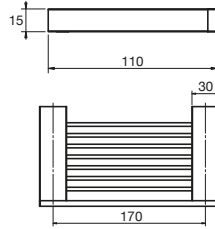

Edge Soap Rack