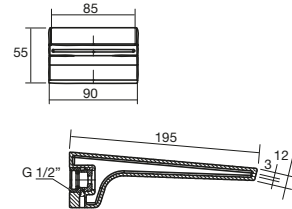

Edge Waterfall Bath Outlet