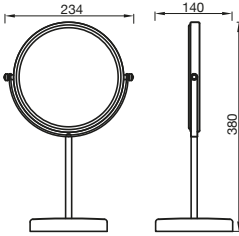

Edge Freestanding Toilet Roll Holder/Toilet Brush Set

Edge Vanity Towel Holder

EDGE

BATHROOM

MILLI

Edge Guest Towel Rail

Edge Single Towel Rail
600mm, 800mm

Edge Double Towel Rail
600mm, 800mm

Edge Towel Rack

Edge Glass Shelf

LIVING

●
Milli Wall Mounted Soap Dispenser

●
Milli Shower Wiper with Shower Screen Hanger

●
Milli Freestanding Mirror Rectangle

●
Milli Freestanding Mirror Round

●
Milli Wall Mounted Pivot Arm Mirror