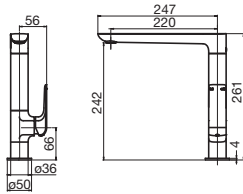

LIVING

Recommended installation range for the breach from Front Wall Surface:
Min - 2mm, Max - 15mm

Recommended installation range for the breach from Front Wall Surface:
Min - 17mm, Max - 29mm