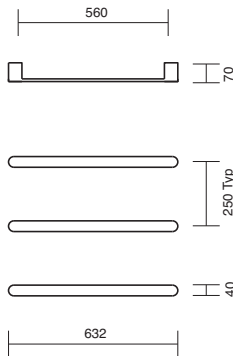

● ●
Rush 632 Heated Towel Rail