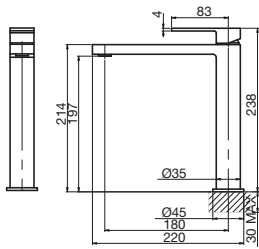

Edge MK2 Sink Mixer