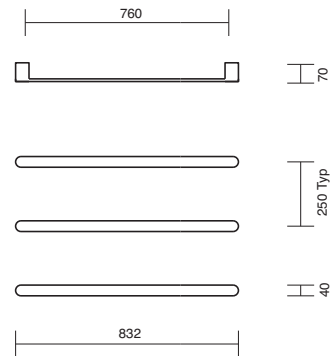

● ●
Rush 832 Heated Towel Rail