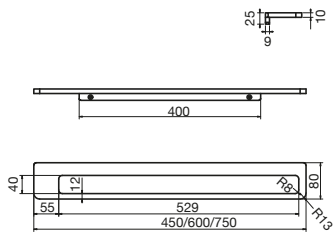

Glance Floor Bath Outlet

Glance Guest Towel Rail

Glance Single Towel Rail
450mm, 600mm, 750mm

Glance Double Towel Rail
450mm, 600mm, 750mm

Glance Fixed Towel Bar

BATHROOM

MILLI

Glance Swivel Towel Bars