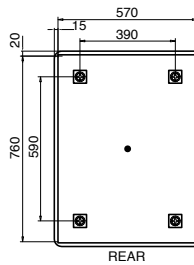

Milli Glance Mirror