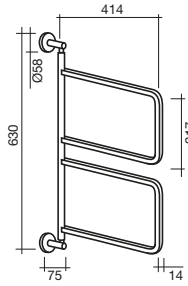

Axon Vanity Towel Holder 330mm

BATHROOM

Axon MK2 Guest Towel Holder

Axon MK2 Single Towel Rail
600mm, 800mm

Axon MK2 Double Towel Rail
600mm, 800mm

Axon MK2 Towel Rack

Axon Swivel Multi
Towel Rail Small

Axon Swivel Multi
Towel Rail