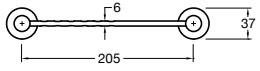

Width: 38mm
Length: 900mm

Pure Guest Towel Rail

Pure Single Towel Rail
600mm, 780mm

Pure Double Towel Rail
600mm, 780mm

Pure Robe Hook

Pure Toilet Roll Holder

Pure Double Toilet Roll Holder

LIVING