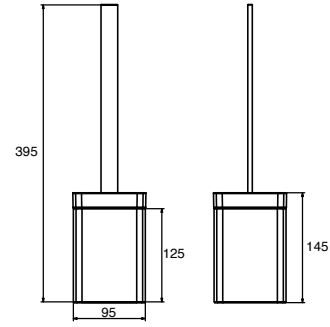

LIVING

GLANCE

Milli Glance Mirror