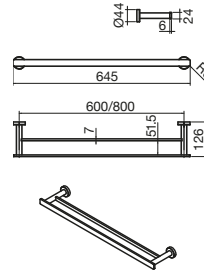

Axon Vanity Towel Holder 330mm

BATHROOM

Axon MK2 Guest Towel Holder

Axon MK2 Single Towel Rail
600mm, 800mm

Axon MK2 Double Towel Rail
600mm, 800mm

Axon MK2 Towel Rack

Axon Swivel Multi
Towel Rail Small

Axon Swivel Multi
Towel Rail