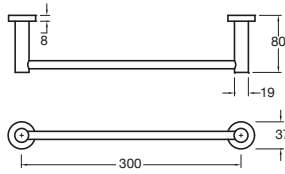

BATHROOM

Width: 38mm
Length: 900mm