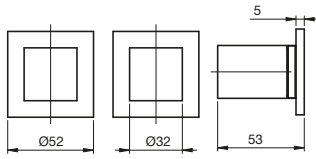

LIVING

Recommended installation range for the breach from Front Wall Surface:
Min - 17mm, Max - 29mm