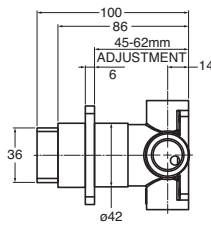

LIVING

Recommended installation range for the breach from Front Wall Surface:
Min - 2mm, Max - 15mm

Recommended installation range for the breach from Front Wall Surface:
Min - 17mm, Max - 29mm