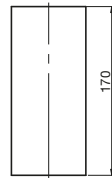

LIVING

Recommended installation range for the breach from Front Wall Surface:
Min - 2mm, Max - 15mm

Recommended installation range for the breach from Front Wall Surface:
Min - 17mm, Max - 29mm