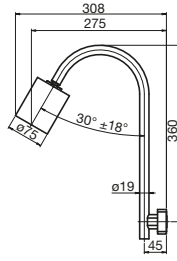

LIVING

Recommended installation range for the breach from Front Wall Surface:
Min - 2mm, Max - 15mm

Recommended installation range for the breach from Front Wall Surface:
Min - 17mm, Max - 29mm