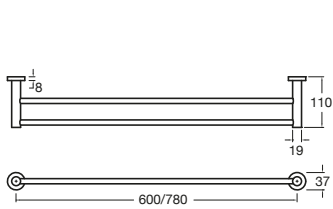

BATHROOM

Width: 38mm
Length: 900mm