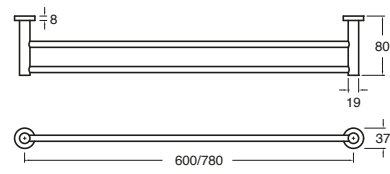

BATHROOM

Width: 38mm
Length: 900mm