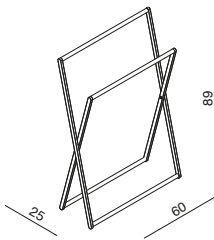

Axon Vanity Towel Holder 330mm

BATHROOM

Axon MK2 Guest Towel Holder

Axon MK2 Single Towel Rail
600mm, 800mm

Axon MK2 Double Towel Rail
600mm, 800mm

Axon MK2 Towel Rack

Axon Swivel Multi
Towel Rail Small

Axon Swivel Multi
Towel Rail