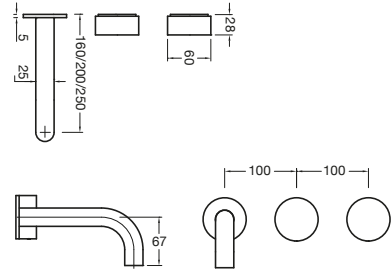

Pure Wall Basin/Bath Hostess Set
160mm, 200mm, 250mm

Pure Floor Mounted Mixer

Pure Floor Mounted Mixer
with Hand Shower

Pure Bath Set
160mm, 200mm, 250mm

Pure Wall Basin/Bath Outlet
160mm, 200mm, 250mm

Pure Basin Set