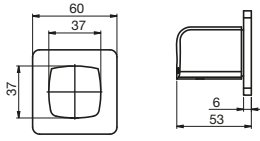

Glance Shower/Bath
Mixer with Diverter

Glance Wall Basin/Bath Set

Glance Basin Set

Glance Wall Bath/Shower
System

Glance Wall
Shower System

LIVING

Recommended installation range for the breach from Front Wall Surface:
Min - 2mm, Max - 15mm