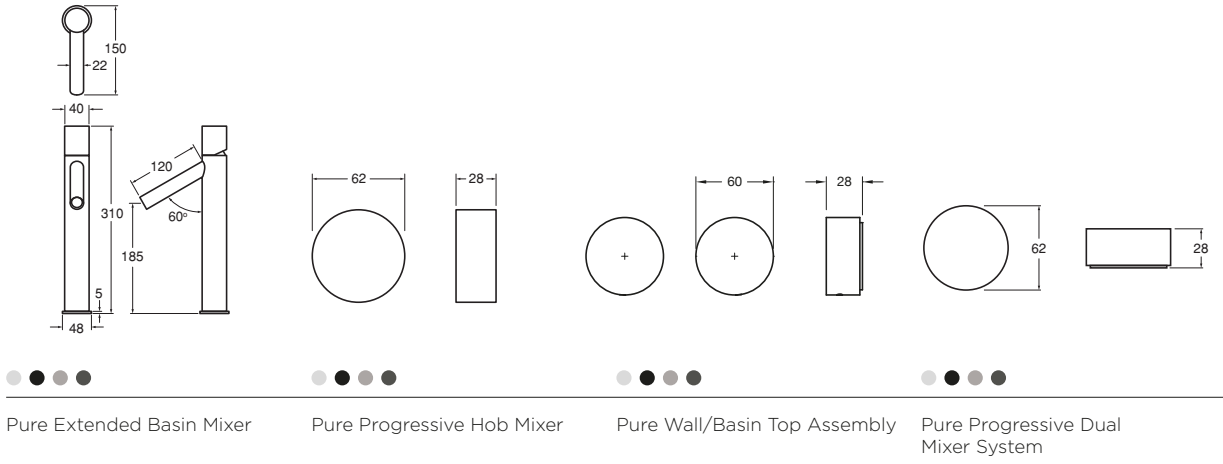

Pure Wall Basin/Bath Hostess Set
160mm, 200mm, 250mm

Pure Floor Mounted Mixer

Pure Floor Mounted Mixer
with Hand Shower

Pure Bath Set
160mm, 200mm, 250mm

Pure Wall Basin/Bath Outlet
160mm, 200mm, 250mm

Pure Basin Set

Pure Vessel Basin Set

LIVING

Pure Extended Basin Mixer Pure Progressive Hob Mixer Pure Wall/Basin Top Assembly Pure Progressive Dual Mixer System

Pure Horizontal Shower Arm Pure Progressive Wall Basin Mixer System Pure Progressive Bath Mixer System 160mm, 200mm, 250mm Pure Column Shower Mixer System with Handshower