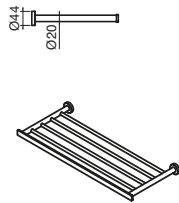

Axon Vanity Towel Holder 330mm

BATHROOM

Axon MK2 Guest Towel Holder

Axon MK2 Single Towel Rail
600mm, 800mm

Axon MK2 Double Towel Rail
600mm, 800mm

Axon MK2 Towel Rack

Axon Swivel Multi
Towel Rail Small

Axon Swivel Multi
Towel Rail