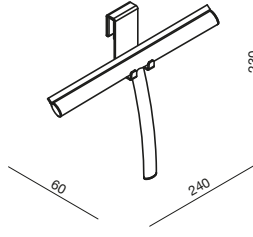

Edge Freestanding Toilet Roll Holder/Toilet Brush Set

Edge Vanity Towel Holder

EDGE

BATHROOM

MILLI

Edge Guest Towel Rail

Edge Single Towel Rail
600mm, 800mm

Edge Double Towel Rail
600mm, 800mm

Edge Towel Rack

Edge Glass Shelf

LIVING

●
Milli Wall Mounted Soap Dispenser

●
Milli Shower Wiper with Shower Screen Hanger

●
Milli Freestanding Mirror Rectangle

●
Milli Freestanding Mirror Round

●
Milli Wall Mounted Pivot Arm Mirror