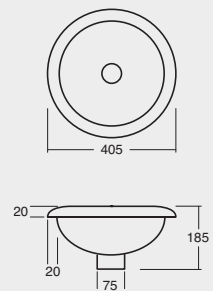

Lussi 500 Vessel Basin

Decadent indulgence.

Lussi Freestanding Bath

Cast Solid Surface | Available sizes
Capacity: 267L | Height: 580 | Length: 1505 | Width: 730
Capacity: 354L | Height: 580 | Length: 1705 | Width: 800
Overflow | Pop up waste with
solid surface cover included

Capacity: 4L | No taphole | Overflow
Plug and waste sold separately

Lux Vanity Basin

Capacity: 3.5L | No taphole | Overflow
Plug and waste sold separately

Lux Semi Inset Square Basin

Lux Under Counter Basin

Lux Semi Inset Basin

LUX

Soothing simplicity.

Lux Oval Freestanding Bath

Sanitary grade acrylic | Capacity: 280L
Height: 600 | Length: 1750 | Width: 800
Centre waste

Lux Oval Freestanding Bath

Lux Petite Freestanding Bath

Sanitary grade acrylic | Capacity: 194L
Height: 600 | Length: 1500 | Width: 730
Centre waste

Lux Inset Bath

Durable 3.5mm porcelain enameled steel
Capacity: 180L | Moulded arm rests
Height: 390 | Length: 1700 | Width: 750
End waste