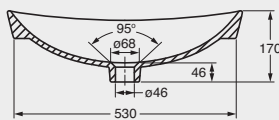

A bathroom look that transcends time.

Rekindle
the past
in a modern
context.

NEUE

Contemporary bathroom vision.

Vitreous China

Organic shapes

Neue 560 Semi Inset Basin

Vitreous China | No taphole | No overflow
Plug & waste sold separately

Neue Oval Semi Inset Basin

Soothing simplicity.

Neue Freestanding Bath

Sanitary grade acrylic | Capacity: 260L
Height: 730 | Length: 1730 | Width: 780
Available in white, matte white and
matte black

Neue Freestanding Bath