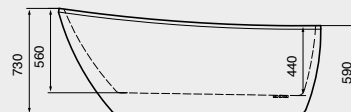

Neue Oval Semi Inset Basin

Soothing simplicity.

Neue Freestanding Bath

Sanitary grade acrylic | Capacity: 260L
Height: 730 | Length: 1730 | Width: 780
Available in white, matte white and
matte black

Neue Freestanding Bath

Arc Freestanding Bath

Capacity: 264L
Height: 730 | Length: 1730 | Width: 780
Sanitary grade acrylic
End waste

Heritage beauty found in period style.

The beauty of a time gone by is transported into the present, bringing with it classic style and enduring class. Era creates a story to be enjoyed and a character to be revered.