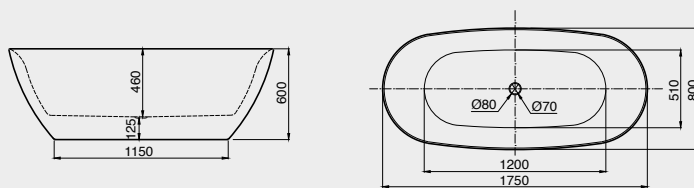

Lussi 500 Vessel Basin

Decadent indulgence.

Lussi Freestanding Bath

Cast Solid Surface | Available sizes
Capacity: 267L | Height: 580 | Length: 1505 | Width: 730
Capacity: 354L | Height: 580 | Length: 1705 | Width: 800
Overflow | Pop up waste with
solid surface cover included

Lux Semi Inset Basin

LUX

Soothing simplicity.

Lux Oval Freestanding Bath

Sanitary grade acrylic | Capacity: 280L
Height: 600 | Length: 1750 | Width: 800
Centre waste

Lux Oval Freestanding Bath

Lux Petite Freestanding Bath

Sanitary grade acrylic | Capacity: 194L
Height: 600 | Length: 1500 | Width: 730
Centre waste

Lux Inset Bath

Durable 3.5mm porcelain enameled steel
Capacity: 180L | Moulded arm rests
Height: 390 | Length: 1700 | Width: 750
End waste

Lux Petite Freestanding Bath

Lux Inset Bath

LUX

Sleek curves.

**Lux Back to Wall Pan
with Thin Seat**

Vitreous China | Soft close seat
WELS 4 Star | 4.5/3L per flush
3.3L average per flush

**Lux Back to Wall Pan
with Thin Seat**