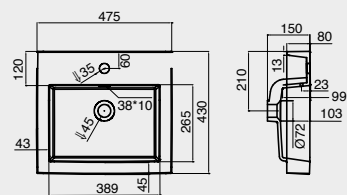

Lux Vanity Basin

Lux Counter Basin

Capacity: 4L | 1 or 3 tapholes | Overflow
Plug and waste sold separately

Lux Semi Inset Basin

Capacity: 7L | 1 or 3 tapholes | Overflow
Plug and waste sold separately

Lux Counter Basin

Lux Semi Inset Basin

LUX

Soothing simplicity.

Lux Oval Freestanding Bath

Sanitary grade acrylic | Capacity: 280L
Height: 600 | Length: 1750 | Width: 800
Centre waste

Lux Oval Freestanding Bath

Lux Petite Freestanding Bath

Sanitary grade acrylic | Capacity: 194L
Height: 600 | Length: 1500 | Width: 730
Centre waste

Lux Inset Bath

Durable 3.5mm porcelain enameled steel
Capacity: 180L | Moulded arm rests
Height: 390 | Length: 1700 | Width: 750
End waste