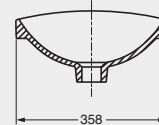

Neue Oval Semi Inset Basin

Soothing simplicity.

Neue Freestanding Bath

Sanitary grade acrylic | Capacity: 260L
Height: 730 | Length: 1730 | Width: 780
Available in white, matte white and
matte black

Neue Freestanding Bath