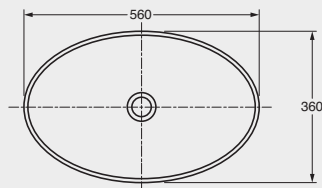

A bathroom look that transcends time.

Rekindle
the past
in a modern
context.

NEUE

Contemporary bathroom vision.

Vitreous China

Organic shapes

Neue 560 Semi Inset Basin

Vitreous China | No taphole | No overflow
Plug & waste sold separately

Neue Oval Semi Inset Basin

Soothing simplicity.

Neue Freestanding Bath

Sanitary grade acrylic | Capacity: 260L
Height: 730 | Length: 1730 | Width: 780
Available in white, matte white and
matte black

Neue Freestanding Bath