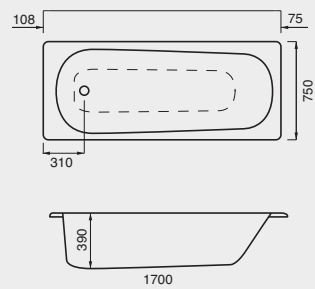

Lussi 500 Vessel Basin

Decadent indulgence.

Lussi Freestanding Bath

Cast Solid Surface | Available sizes
Capacity: 267L | Height: 580 | Length: 1505 | Width: 730
Capacity: 354L | Height: 580 | Length: 1705 | Width: 800
Overflow | Pop up waste with
solid surface cover included

Lux Semi Inset Basin

LUX

Soothing simplicity.

Lux Oval Freestanding Bath

Sanitary grade acrylic | Capacity: 280L
Height: 600 | Length: 1750 | Width: 800
Centre waste

Lux Oval Freestanding Bath

Lux Petite Freestanding Bath

Sanitary grade acrylic | Capacity: 194L
Height: 600 | Length: 1500 | Width: 730
Centre waste

Lux Inset Bath

Durable 3.5mm porcelain enameled steel
Capacity: 180L | Moulded arm rests
Height: 390 | Length: 1700 | Width: 750
End waste

Lux Petite Freestanding Bath

Lux Inset Bath

LUX

Sleek curves.

**Lux Back to Wall Pan
with Thin Seat**

Vitreous China | Soft close seat
WELS 4 Star | 4.5/3L per flush
3.3L average per flush

**Lux Back to Wall Pan
with Thin Seat**