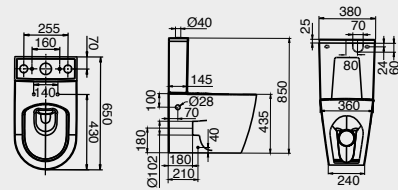

Lux Close Coupled Back to Wall Toilet Suite with Thin Seat

Vitreous China | Soft close quick release seat | WELS 4 Star
4.5/3L per flush
3.5L average per flush
Back and bottom inlet

Lux Close Coupled Back to Wall Toilet Suite with Thin Seat

Lux Close Coupled Back to Wall Toilet Suite

Vitreous China | Soft close quick release seat | WELS 4 Star
4.5/3L per flush
3.5L average per flush
Back and bottom inlet