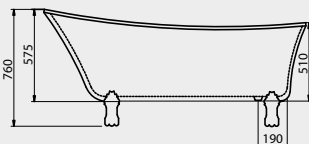

Arc Freestanding Bath

Capacity: 264L
Height: 730 | Length: 1730 | Width: 780
Sanitary grade acrylic
End waste

Heritage beauty found in period style.

The beauty of a time gone by is transported into the present, bringing with it classic style and enduring class. Era creates a story to be enjoyed and a character to be revered.

Kado Era Freestanding Bath

Capacity: 220L
Height: 760 | Length: 1700 | Width: 745
Sanitary grade acrylic
End Waste

ERA

Beauty of the past.

Bathroom Happiness™

Visit www.reece.co.nz for your nearest bathroom showroom.