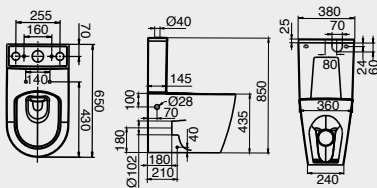

Lussi 500 Vessel Basin

Decadent indulgence.

Lussi Freestanding Bath

Cast Solid Surface | Available sizes
Capacity: 267L | Height: 580 | Length: 1505 | Width: 730
Capacity: 354L | Height: 580 | Length: 1705 | Width: 800
Overflow | Pop up waste with
solid surface cover included

Sanitary grade acrylic | Capacity: 194L
Height: 600 | Length: 1500 | Width: 730
Centre waste

Lux Inset Bath

Durable 3.5mm porcelain enameled steel
Capacity: 180L | Moulded arm rests
Height: 390 | Length: 1700 | Width: 750
End waste

**Lux Back to Wall Overheight
Pan with Thin Seat**

**Lux Back to Wall
Overheight Pan**

Lux Close Coupled Back to Wall Toilet Suite with Thin Seat

Vitreous China | Soft close quick release seat | WELS 4 Star
4.5/3L per flush
3.5L average per flush
Back and bottom inlet