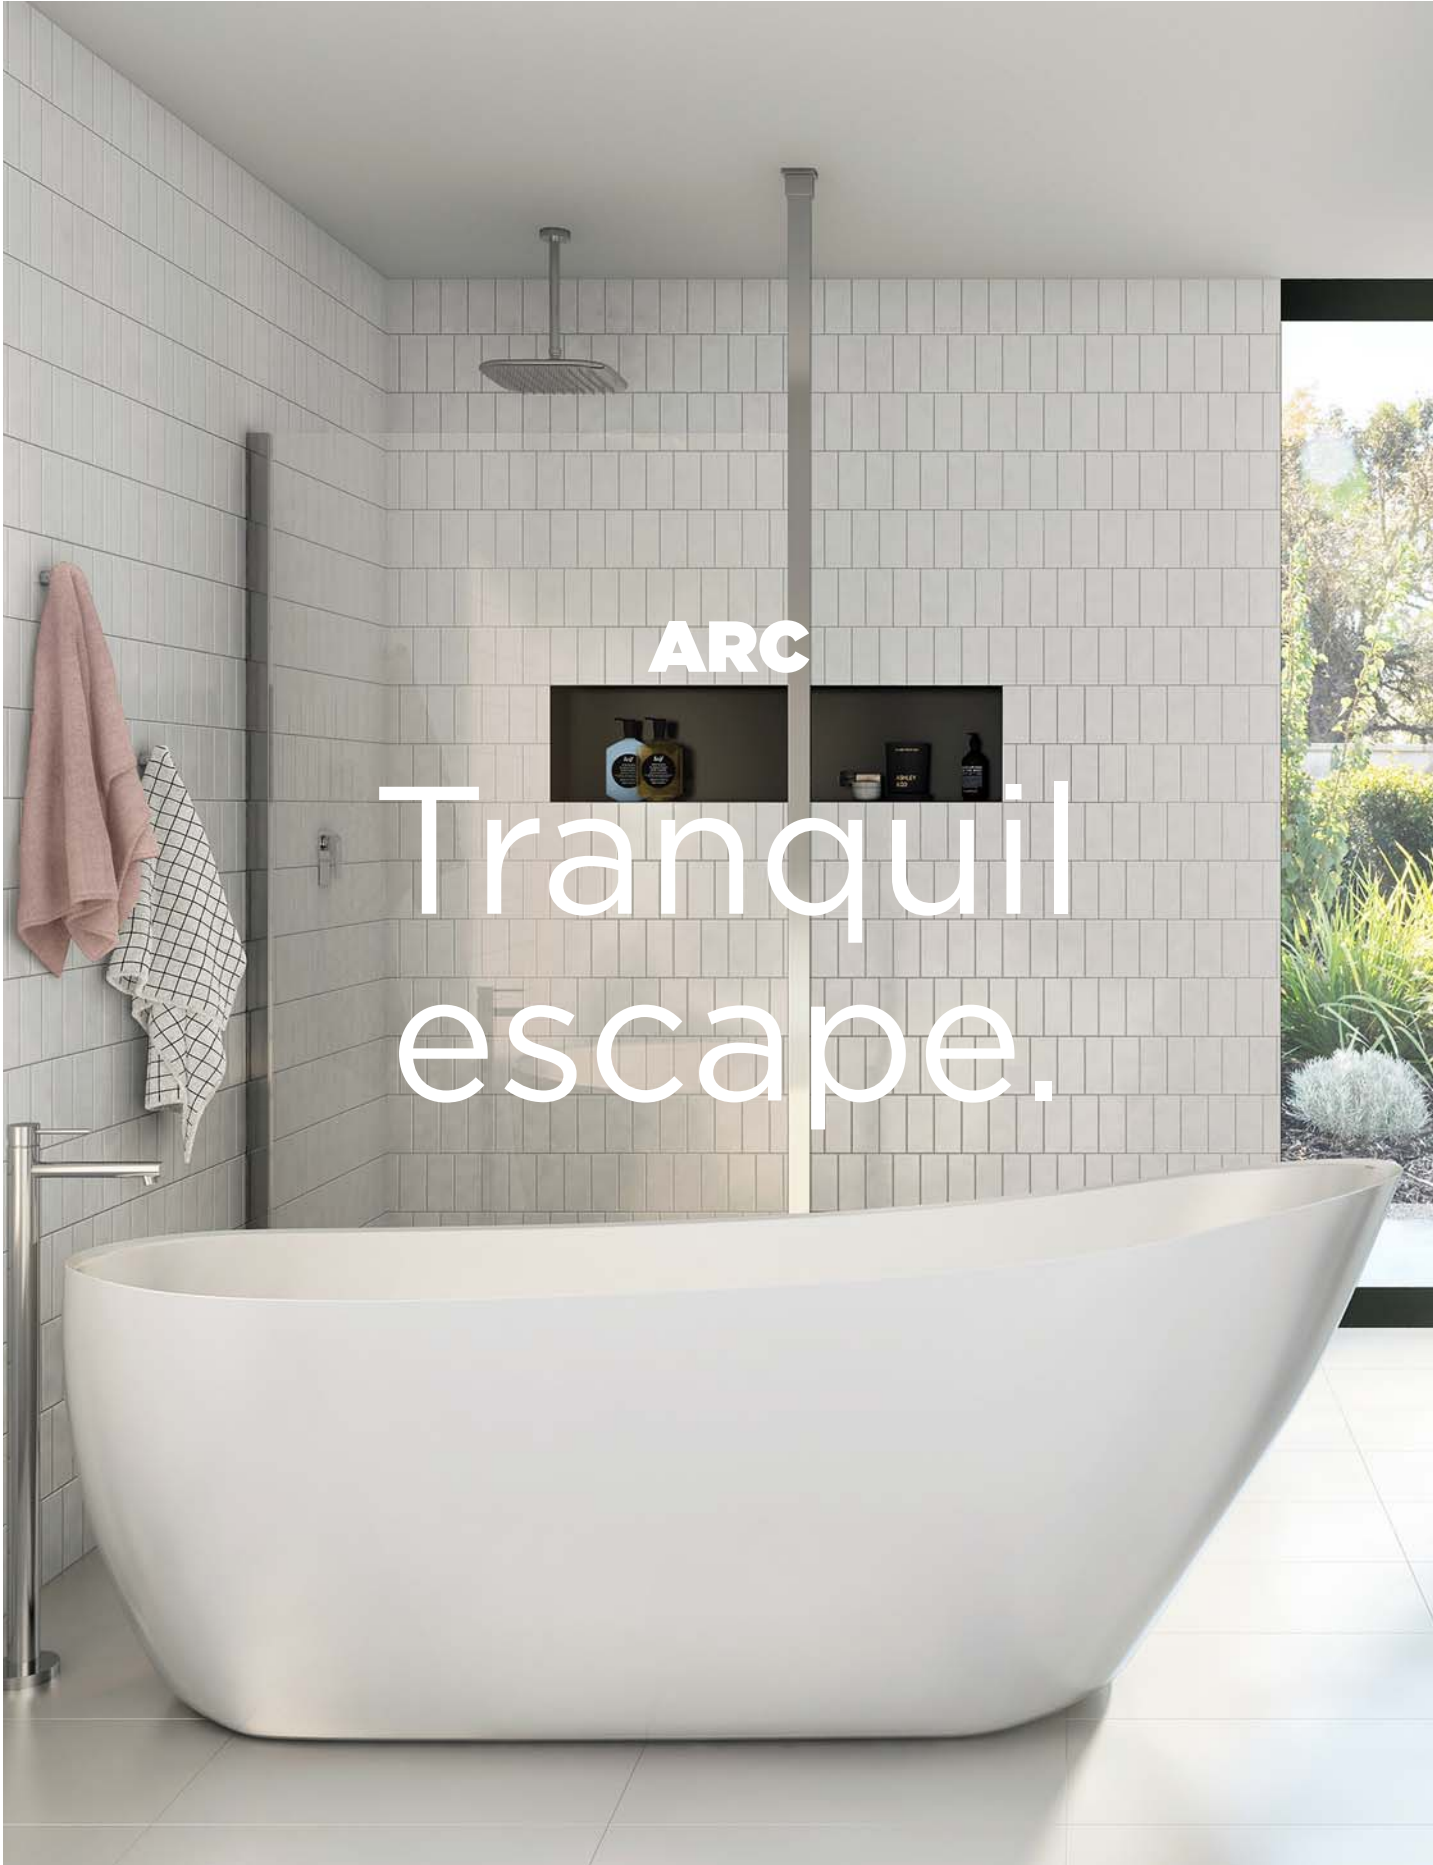

Lux Close Coupled Back to Wall Toilet Suite

NEUE

Transcending
time.

Shift your perspective.

A shift in perspective brings the past into the limelight of the future, a revival of classic style.

Neue fuses modern and traditional design; the blend of two in the creation of another.

A bathroom look that transcends time.

Rekindle
the past
in a modern
context.

NEUE

Contemporary bathroom vision.

Vitreous China

Organic shapes

Neue 560 Semi Inset Basin

Vitreous China | No taphole | No overflow
Plug & waste sold separately

Neue Oval Semi Inset Basin

Soothing simplicity.

Neue Freestanding Bath

Sanitary grade acrylic | Capacity: 260L
Height: 730 | Length: 1730 | Width: 780
Available in white, matte white and
matte black

Neue Freestanding Bath

Arc Freestanding Bath

Capacity: 264L
Height: 730 | Length: 1730 | Width: 780
Sanitary grade acrylic
End waste

Heritage beauty found in period style.

The beauty of a time gone by is transported into the present, bringing with it classic style and enduring class. Era creates a story to be enjoyed and a character to be revered.