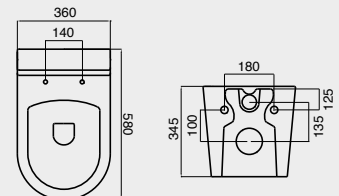

Lux Wall Hung Pan