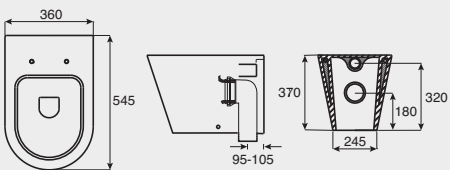

Lux Back to Wall Pan