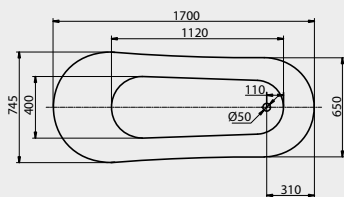

Arc Freestanding Bath

Capacity: 264L
Height: 730 | Length: 1730 | Width: 780
Sanitary grade acrylic
End waste

Heritage beauty found in period style.

The beauty of a time gone by is transported into the present, bringing with it classic style and enduring class. Era creates a story to be enjoyed and a character to be revered.

Kado Era Freestanding Bath

Capacity: 220L
Height: 760 | Length: 1700 | Width: 745
Sanitary grade acrylic
End Waste

ERA

Beauty of the past.

Bathroom Happiness™

Visit www.reece.co.nz for your nearest bathroom showroom.