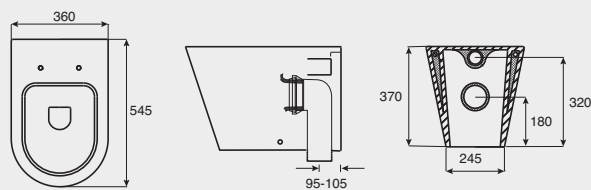

Lussi 500 Vessel Basin

Decadent indulgence.

Lussi Freestanding Bath

Cast Solid Surface | Available sizes
Capacity: 267L | Height: 580 | Length: 1505 | Width: 730
Capacity: 354L | Height: 580 | Length: 1705 | Width: 800
Overflow | Pop up waste with
solid surface cover included

Lux Semi Inset Basin

LUX

Soothing simplicity.

Lux Oval Freestanding Bath

Sanitary grade acrylic | Capacity: 280L
Height: 600 | Length: 1750 | Width: 800
Centre waste

Lux Oval Freestanding Bath

Lux Petite Freestanding Bath

Sanitary grade acrylic | Capacity: 194L
Height: 600 | Length: 1500 | Width: 730
Centre waste

Lux Inset Bath

Durable 3.5mm porcelain enameled steel
Capacity: 180L | Moulded arm rests
Height: 390 | Length: 1700 | Width: 750
End waste

Lux Petite Freestanding Bath

Lux Inset Bath

LUX

Sleek curves.

**Lux Back to Wall Pan
with Thin Seat**

Vitreous China | Soft close seat
WELS 4 Star | 4.5/3L per flush
3.3L average per flush

**Lux Back to Wall Pan
with Thin Seat**