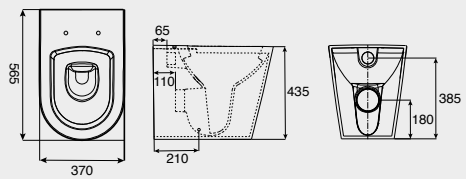

Contemporary living in its simplest form.

**Lux Back to Wall Overheight
Pan with Thin Seat**

Vitreous China | Soft close seat
WELS 4 Star | 4.5/3L per flush
3.3L average per flush

**Lux Back to Wall
Overheight Pan**

Vitreous China | Soft close seat
WELS 4 Star | 4.5/3L per flush
3.3L average per flush