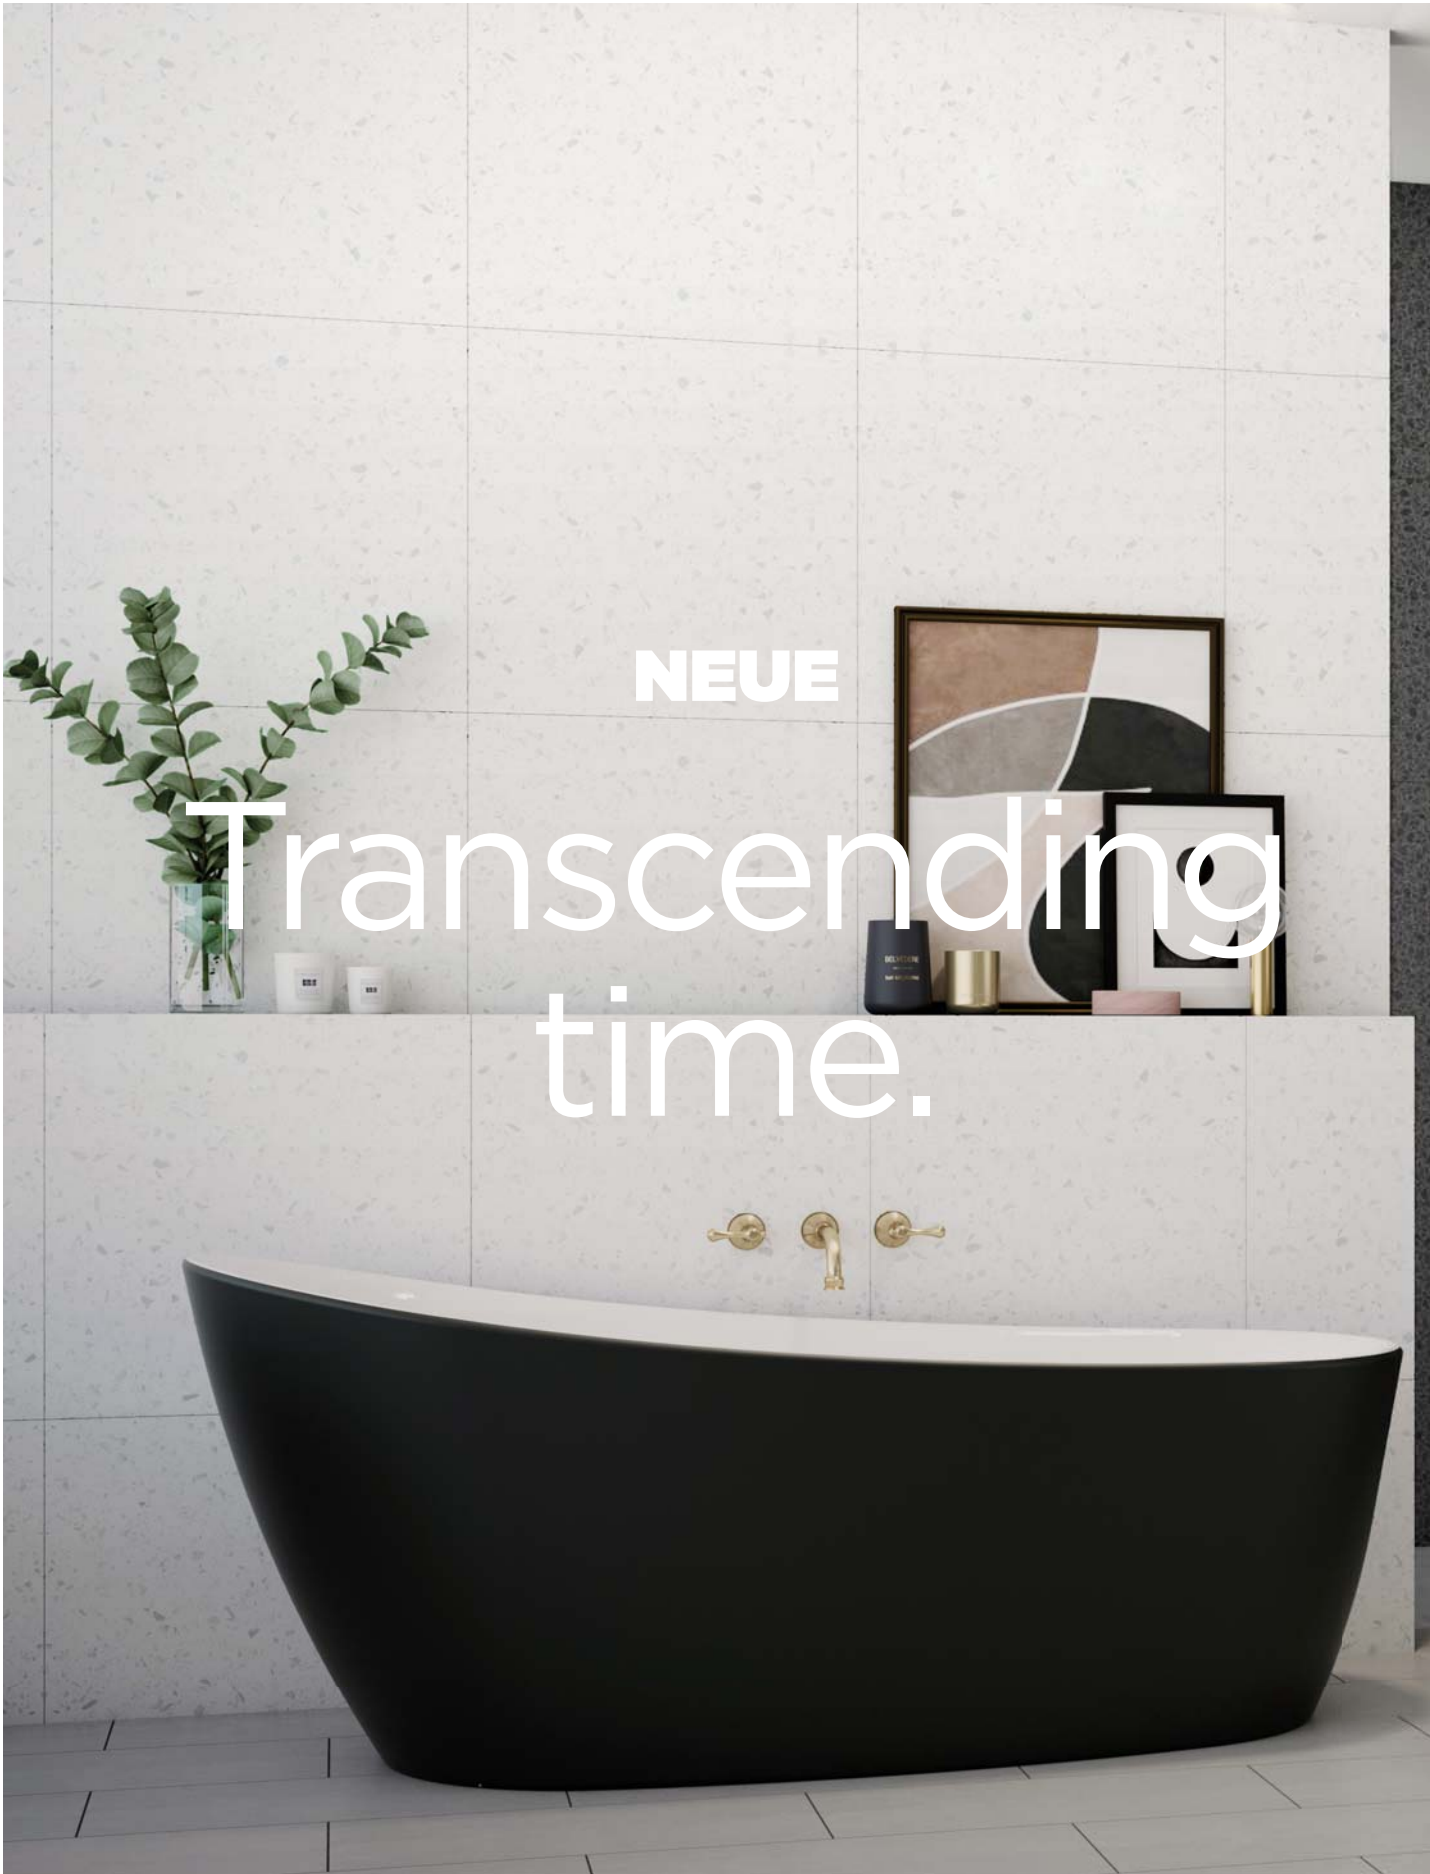

Lux Close Coupled Back to Wall Toilet Suite with Thin Seat

Lux Close Coupled Back to Wall Toilet Suite

Vitreous China | Soft close quick release seat | WELS 4 Star
4.5/3L per flush
3.5L average per flush
Back and bottom inlet

Lux Close Coupled Back to Wall Toilet Suite

NEUE

Transcending
time.

Shift your perspective.

A shift in perspective brings the past into the limelight of the future, a revival of classic style.

Neue fuses modern and traditional design; the blend of two in the creation of another.

A bathroom look that transcends time.

Rekindle
the past
in a modern
context.

NEUE

Contemporary bathroom vision.

Vitreous China

Organic shapes

Neue 560 Semi Inset Basin

Vitreous China | No taphole | No overflow
Plug & waste sold separately

Neue Oval Semi Inset Basin

Soothing simplicity.

Neue Freestanding Bath

Sanitary grade acrylic | Capacity: 260L
Height: 730 | Length: 1730 | Width: 780
Available in white, matte white and
matte black

Neue Freestanding Bath