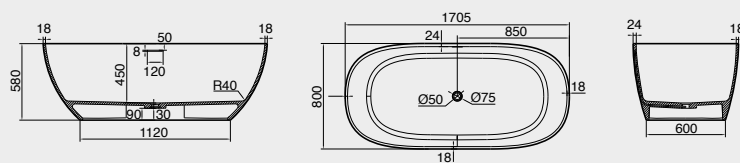

Let raw form
speak for itself.

Sleek curves and organic shape delivering the ultimate in luxury.

Integrated overflow

Solid surface pop up waste

Lussi 500 Vessel Basin

Cast Solid Surface | Capacity: 7.6L
No taphole | Overflow | Pop up waste
with solid surface cover included

Lussi 500 Vessel Basin

Decadent indulgence.

Lussi Freestanding Bath

Cast Solid Surface | Available sizes
Capacity: 267L | Height: 580 | Length: 1505 | Width: 730
Capacity: 354L | Height: 580 | Length: 1705 | Width: 800
Overflow | Pop up waste with
solid surface cover included

Lux Semi Inset Basin

LUX

Soothing simplicity.

Lux Oval Freestanding Bath

Sanitary grade acrylic | Capacity: 280L
Height: 600 | Length: 1750 | Width: 800
Centre waste

Lux Oval Freestanding Bath

Lux Petite Freestanding Bath

Sanitary grade acrylic | Capacity: 194L
Height: 600 | Length: 1500 | Width: 730
Centre waste

Lux Inset Bath

Durable 3.5mm porcelain enameled steel
Capacity: 180L | Moulded arm rests
Height: 390 | Length: 1700 | Width: 750
End waste