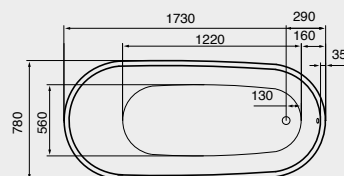

Sanitary grade acrylic | Capacity: 194L
Height: 600 | Length: 1500 | Width: 730
Centre waste

Lux Inset Bath

Durable 3.5mm porcelain enameled steel
Capacity: 180L | Moulded arm rests
Height: 390 | Length: 1700 | Width: 750
End waste

Neue Oval Semi Inset Basin

Soothing simplicity.

Neue Freestanding Bath

Sanitary grade acrylic | Capacity: 260L
Height: 730 | Length: 1730 | Width: 780
Available in white, matte white and
matte black

Neue Freestanding Bath

Arc Freestanding Bath

Capacity: 264L
Height: 730 | Length: 1730 | Width: 780
Sanitary grade acrylic
End waste

Heritage beauty found in period style.

The beauty of a time gone by is transported into the present, bringing with it classic style and enduring class. Era creates a story to be enjoyed and a character to be revered.