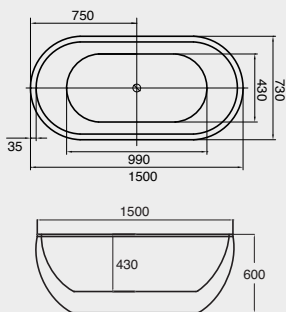

Lussi 500 Vessel Basin

Decadent indulgence.

Lussi Freestanding Bath

Cast Solid Surface | Available sizes
Capacity: 267L | Height: 580 | Length: 1505 | Width: 730
Capacity: 354L | Height: 580 | Length: 1705 | Width: 800
Overflow | Pop up waste with
solid surface cover included

Lux Vanity Basin

Lux Counter Basin

Capacity: 4L | 1 or 3 tapholes | Overflow
Plug and waste sold separately

Lux Semi Inset Basin

Capacity: 7L | 1 or 3 tapholes | Overflow
Plug and waste sold separately

Lux Counter Basin

Lux Semi Inset Basin

LUX

Soothing simplicity.

Lux Oval Freestanding Bath

Sanitary grade acrylic | Capacity: 280L
Height: 600 | Length: 1750 | Width: 800
Centre waste

Lux Oval Freestanding Bath

Lux Petite Freestanding Bath

Sanitary grade acrylic | Capacity: 194L
Height: 600 | Length: 1500 | Width: 730
Centre waste

Lux Inset Bath

Durable 3.5mm porcelain enameled steel
Capacity: 180L | Moulded arm rests
Height: 390 | Length: 1700 | Width: 750
End waste