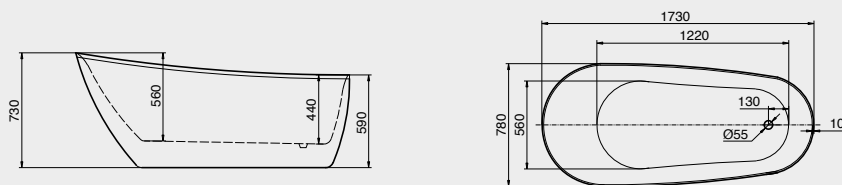

A bathroom look that transcends time.

Rekindle
the past
in a modern
context.

NEUE

Contemporary bathroom vision.

Vitreous China

Organic shapes

Neue 560 Semi Inset Basin

Vitreous China | No taphole | No overflow
Plug & waste sold separately

Neue Oval Semi Inset Basin

Soothing simplicity.

Neue Freestanding Bath

Sanitary grade acrylic | Capacity: 260L
Height: 730 | Length: 1730 | Width: 780
Available in white, matte white and
matte black

Neue Freestanding Bath