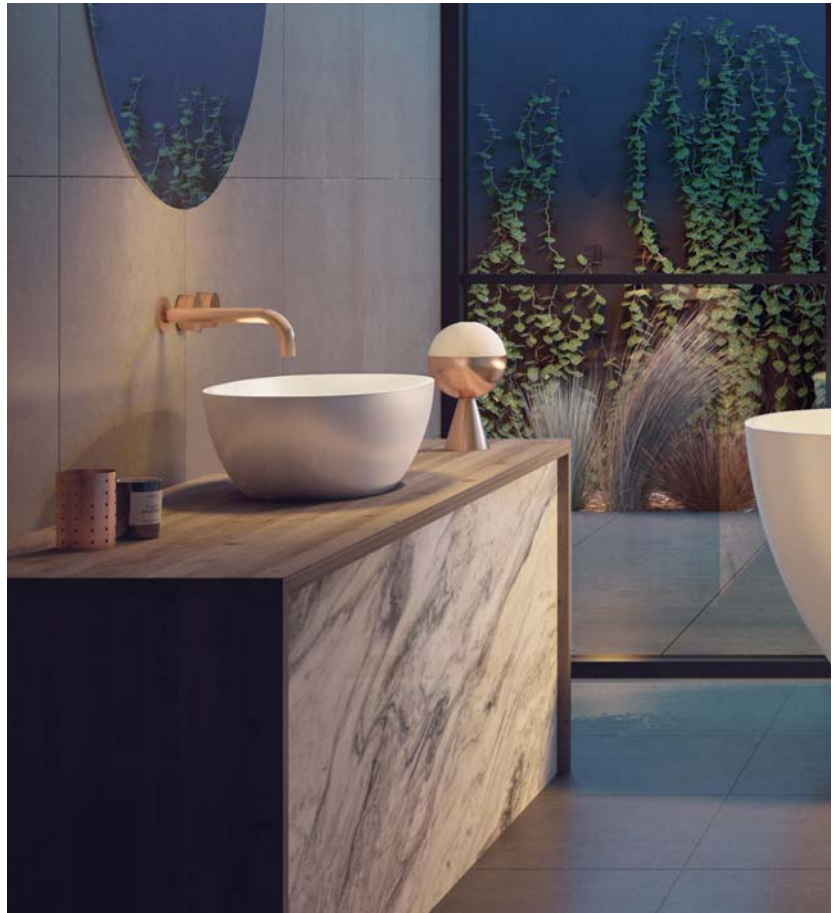

Inspired by hotels.
Made by you.
Welcome home.

LUSSI

Natural
form.

A luxury feeling.

Organic shapes create a feeling of calm, while sleek curves provide a luxurious touch. Lussi is a bathroom look that is highly visual, extremely dramatic and entirely bold. A look that enables the raw form to speak for itself.

Let raw form
speak for itself.

Sleek curves and organic shape delivering the ultimate in luxury.

Integrated overflow

Solid surface pop up waste

Lussi 500 Vessel Basin

Cast Solid Surface | Capacity: 7.6L
No taphole | Overflow | Pop up waste
with solid surface cover included

Lussi 500 Vessel Basin

Decadent indulgence.

Lussi Freestanding Bath

Cast Solid Surface | Available sizes
Capacity: 267L | Height: 580 | Length: 1505 | Width: 730
Capacity: 354L | Height: 580 | Length: 1705 | Width: 800
Overflow | Pop up waste with
solid surface cover included

Lussi Freestanding bath

LUX

**Clean
lines.**

Timeless design.

Lux brings your bathroom elegant beauty found in simple lines and modern shapes. It's an effortless look to suit every bathroom style. Bring timeless design into your home and feel the calm flow through.