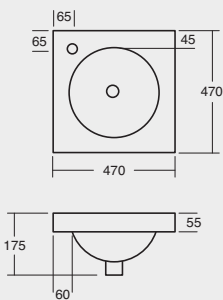

Lux Semi Inset Square Basin