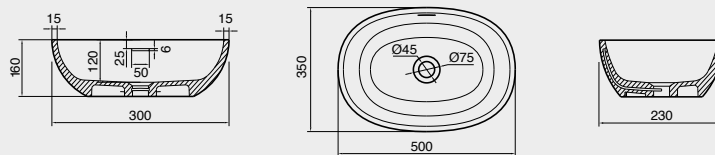

Let raw form
speak for itself.

Sleek curves and organic shape delivering the ultimate in luxury.

Integrated overflow

Solid surface pop up waste

Lussi 500 Vessel Basin

Cast Solid Surface | Capacity: 7.6L
No taphole | Overflow | Pop up waste
with solid surface cover included

Lussi 500 Vessel Basin

Decadent indulgence.

Lussi Freestanding Bath

Cast Solid Surface | Available sizes
Capacity: 267L | Height: 580 | Length: 1505 | Width: 730
Capacity: 354L | Height: 580 | Length: 1705 | Width: 800
Overflow | Pop up waste with
solid surface cover included

Sanitary grade acrylic | Capacity: 194L
Height: 600 | Length: 1500 | Width: 730
Centre waste

Lux Inset Bath

Durable 3.5mm porcelain enameled steel
Capacity: 180L | Moulded arm rests
Height: 390 | Length: 1700 | Width: 750
End waste