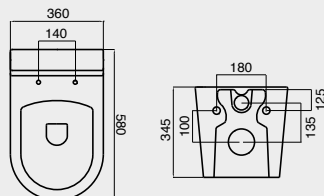

**Lux Wall Hung Pan
with Thin Seat**