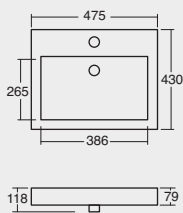

Lussi 500 Vessel Basin

Decadent indulgence.

Lussi Freestanding Bath

Cast Solid Surface | Available sizes
Capacity: 267L | Height: 580 | Length: 1505 | Width: 730
Capacity: 354L | Height: 580 | Length: 1705 | Width: 800
Overflow | Pop up waste with
solid surface cover included

Lux Vanity Basin

Lux Counter Basin

Capacity: 4L | 1 or 3 tapholes | Overflow
Plug and waste sold separately

Lux Semi Inset Basin

Capacity: 7L | 1 or 3 tapholes | Overflow
Plug and waste sold separately

Lux Counter Basin

Lux Semi Inset Basin

LUX

Soothing simplicity.

Lux Oval Freestanding Bath

Sanitary grade acrylic | Capacity: 280L
Height: 600 | Length: 1750 | Width: 800
Centre waste

Lux Oval Freestanding Bath

Lux Petite Freestanding Bath

Sanitary grade acrylic | Capacity: 194L
Height: 600 | Length: 1500 | Width: 730
Centre waste

Lux Inset Bath

Durable 3.5mm porcelain enameled steel
Capacity: 180L | Moulded arm rests
Height: 390 | Length: 1700 | Width: 750
End waste