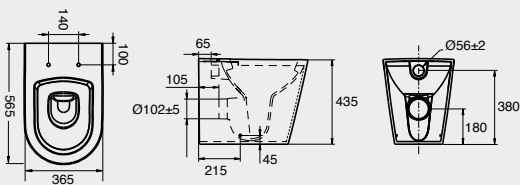

Contemporary living in its simplest form.

**Lux Back to Wall Overheight
Pan with Thin Seat**

Vitreous China | Soft close seat
WELS 4 Star | 4.5/3L per flush
3.3L average per flush

**Lux Back to Wall
Overheight Pan**

Vitreous China | Soft close seat
WELS 4 Star | 4.5/3L per flush
3.3L average per flush