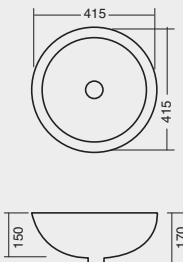

Capacity: 4L | No taphole | Overflow
Plug and waste sold separately

Lux Vanity Basin

Capacity: 3.5L | No taphole | Overflow
Plug and waste sold separately

Lux Semi Inset Square Basin

Lux Under Counter Basin

Lux Vanity Basin

Lux Counter Basin

Capacity: 4L | 1 or 3 tapholes | Overflow
Plug and waste sold separately

Lux Semi Inset Basin

Capacity: 7L | 1 or 3 tapholes | Overflow
Plug and waste sold separately

Lux Counter Basin

Lux Semi Inset Basin

LUX

Soothing simplicity.

Lux Oval Freestanding Bath

Sanitary grade acrylic | Capacity: 280L
Height: 600 | Length: 1750 | Width: 800
Centre waste

Lux Oval Freestanding Bath

Lux Petite Freestanding Bath

Sanitary grade acrylic | Capacity: 194L
Height: 600 | Length: 1500 | Width: 730
Centre waste

Lux Inset Bath

Durable 3.5mm porcelain enameled steel
Capacity: 180L | Moulded arm rests
Height: 390 | Length: 1700 | Width: 750
End waste