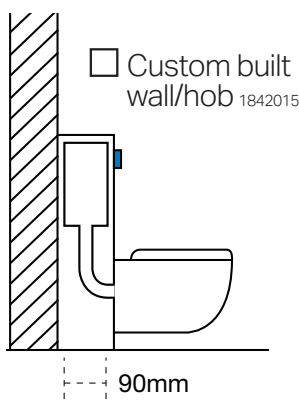

- ☐ Custom built wall/hob 1842015