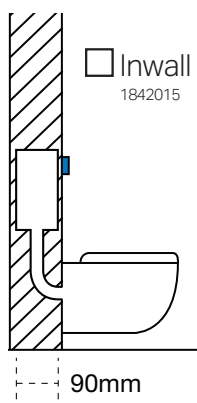

- ☐ Inwall 1842015