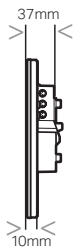

#### Sigma80

247mm W x 164mm H

- Reflective glass 1811579
- Black glass 1811578
- Electronic installation set (mandatory) 9504026