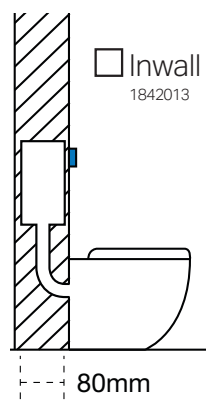

- ☐ Inwall 1842013