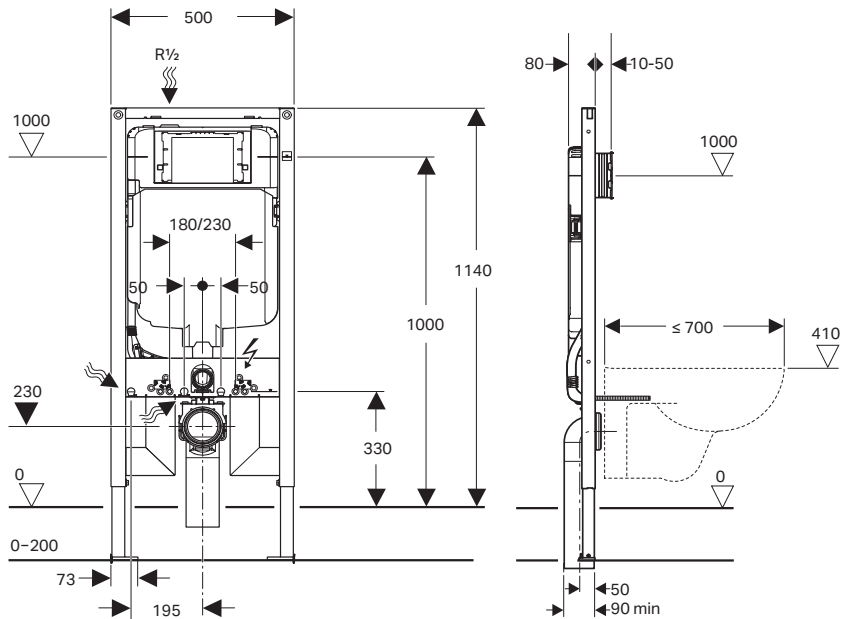

European engineered. Manufactured in Germany.

Sigma8 concealed cisterns

Up to 15 years warranty and spare parts availability of 25 years. Suits all major brands of toilet pans.

Complete peace of mind behind the wall, for the life of the bathroom.

Suits:

Sigma80

Sigma70

Sigma50

Sigma01

Mechanical operation, front press.

WELS 4star

Average flush volume 3.1L

Converts to pneumatic or electronic.

Sigma8 Wall hung pans concealed cistern 1842015