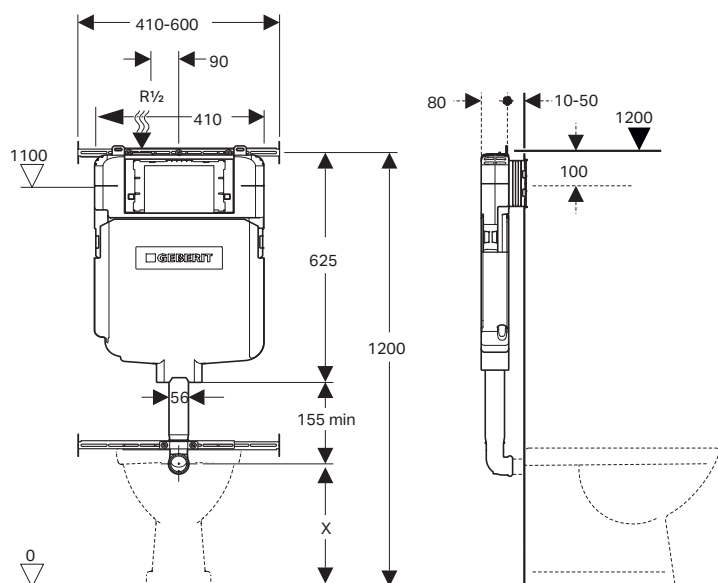

Sigma8 Back to wall pans concealed cistern 1842013