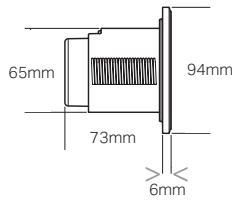

RANGE:

Remotes

INSTALLATION REQUIREMENTS:

To suit in ceiling, in duct or under counter cistern installations.

Compact and stylish with a minimalist design. The remote buttons suit challenging bathroom layouts; they can be placed up to 2 metres from the cistern. The remote buttons require only slight pressure to activate the flush.

Step 1: Choose your button

Round Remote

- ☐ Chrome
  1811563
- ☐ Satin
  1811564
- ☐ White
  1811562

Sigma round remote
Compatible with Sigma inwall/ceiling/duct concealed cistern installations.