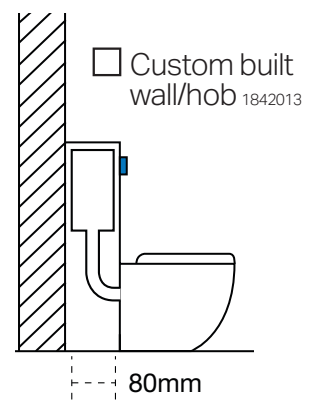

- ☐ Custom built wall/hob 1842013