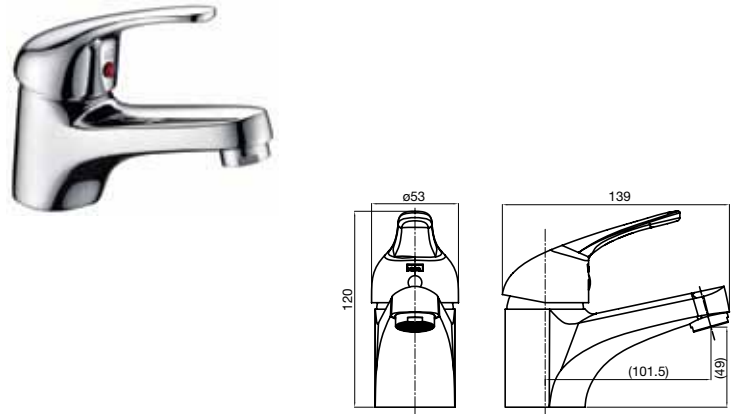

basin mixer

• WELS 4 star, 7.5 litres per minute