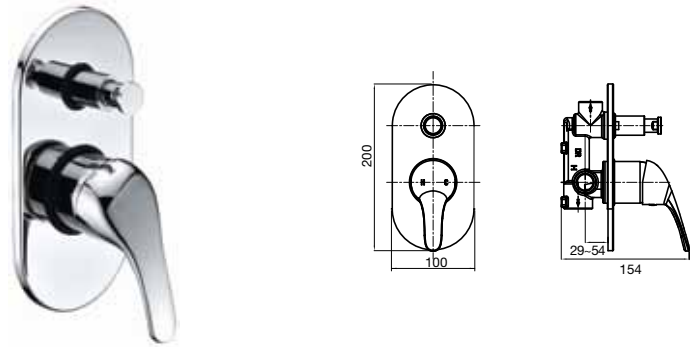

shower mixer with diverter