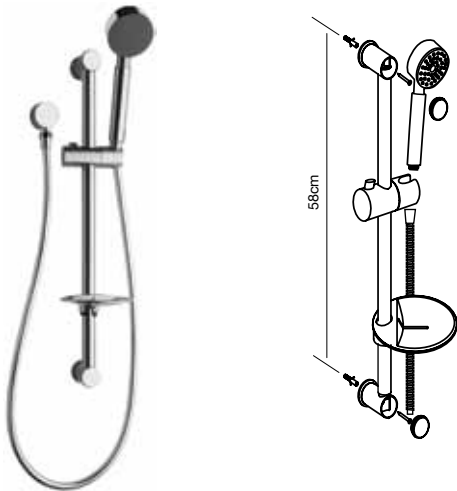

shower

• WELS 3 star, 9 litres per minute

Reece Product Quality Guarantee

Base products enjoy a 1 year product replacement warranty. For full warranty details visit www.reece.co.nz/warranties

Bathroom Happiness™

Visit www.reece.co.nz for your nearest bathroom showroom.

V1 [BROCHURE CODE 9501727]

base

reece