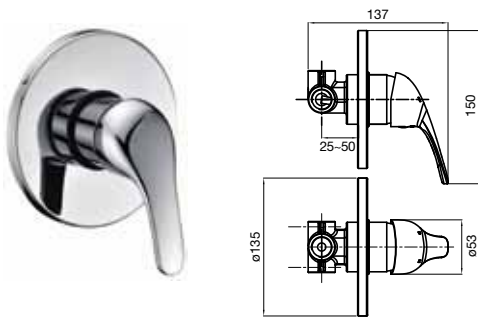

shower mixer