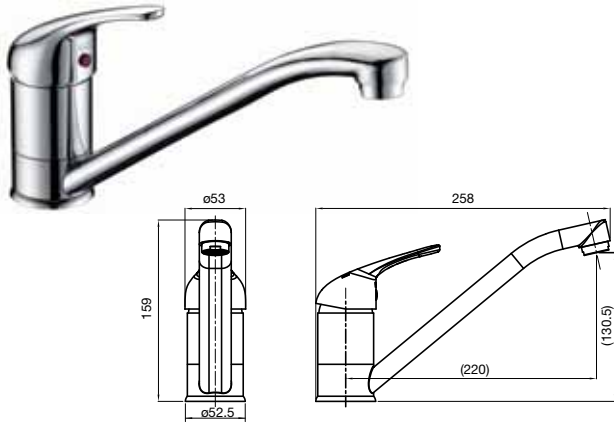

sink mixer

• WELS 4 star, 7.5 litres per minute